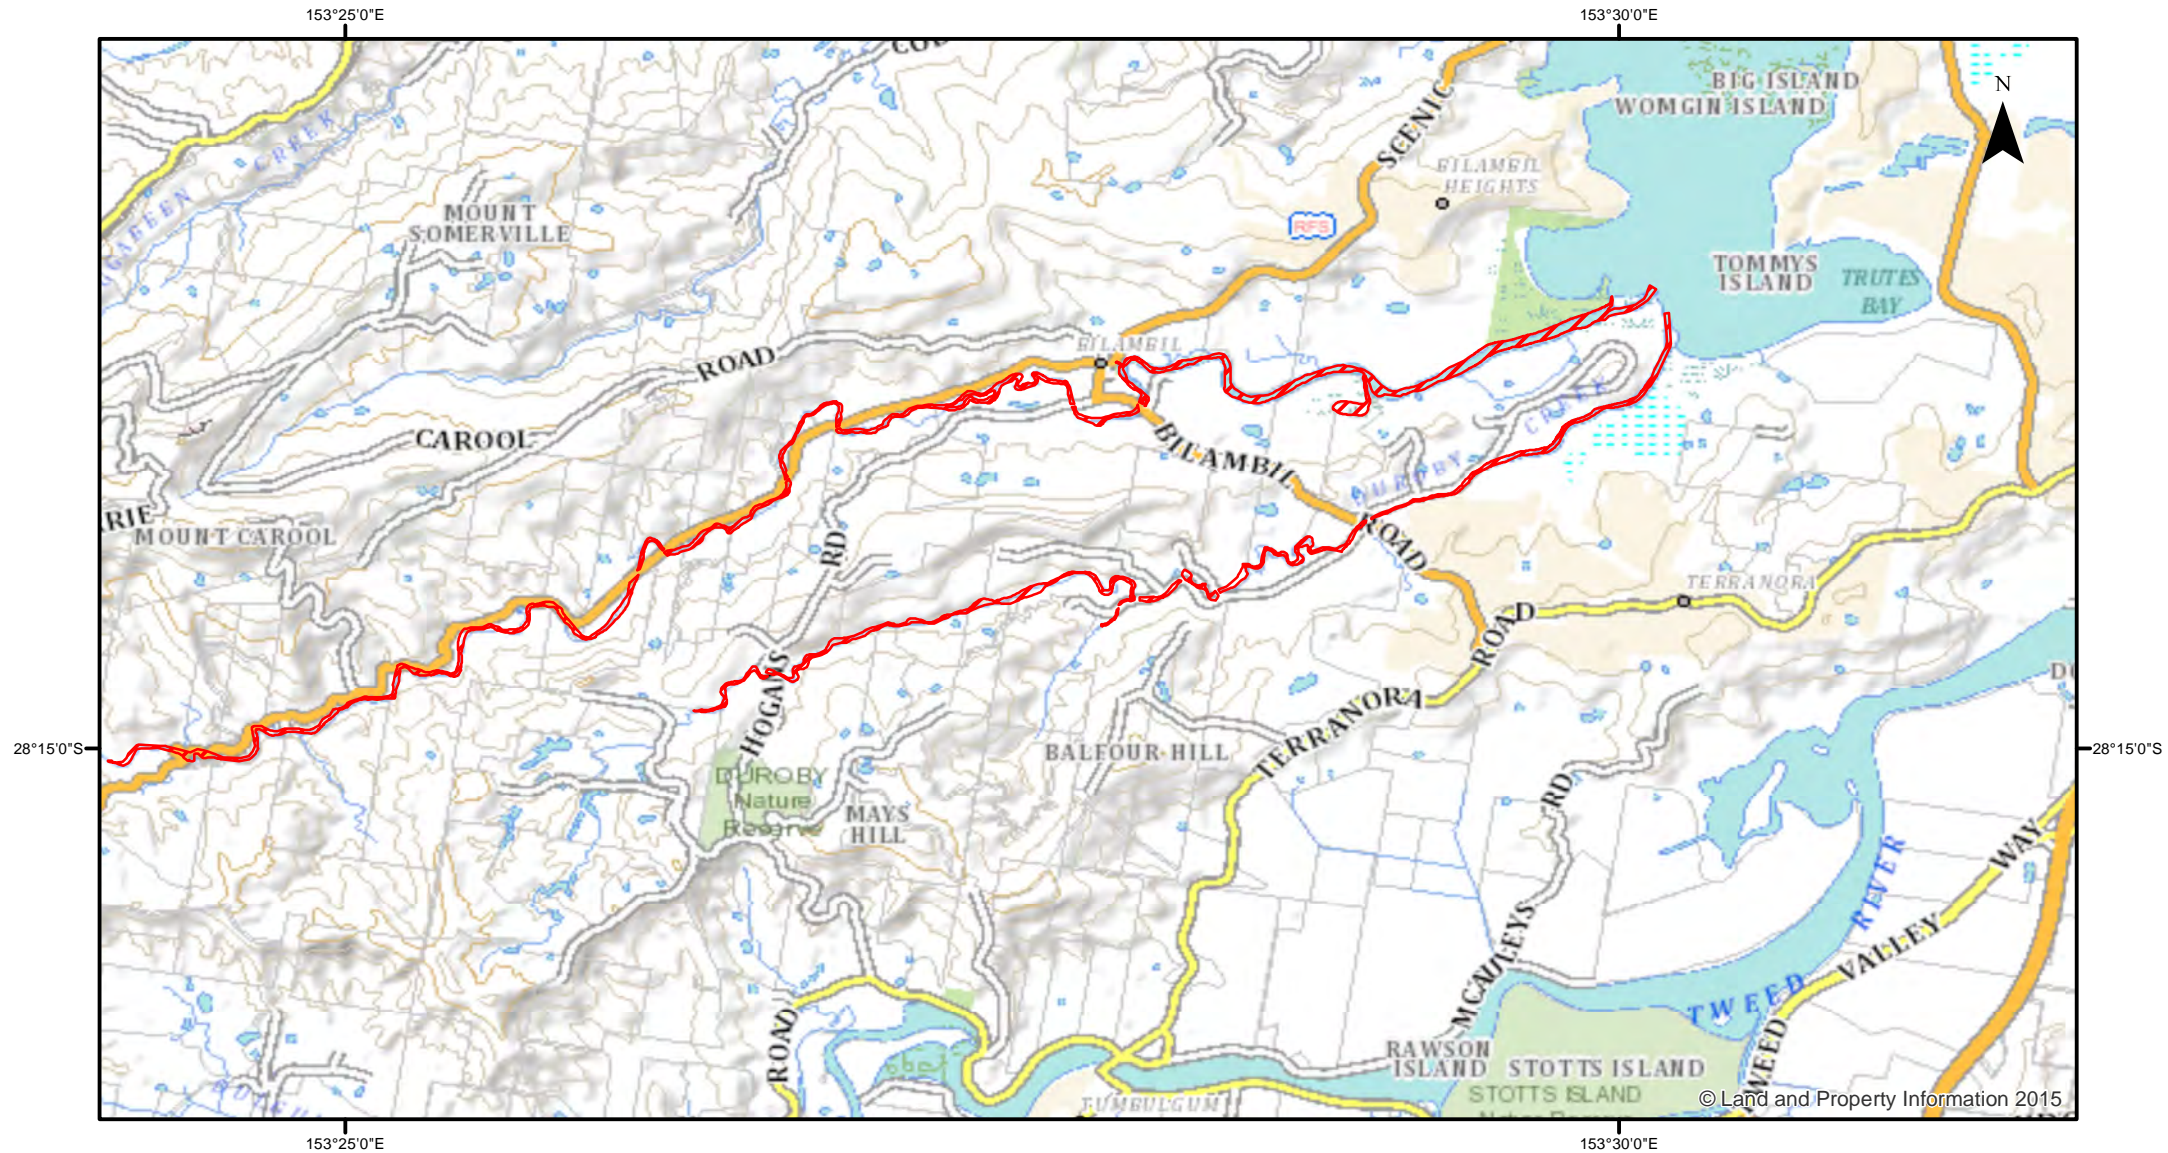

Estuary General - Tweed River (Terranora Broadwater) - Set Meshing Net

 Closure

NSW DPI 30 June 2017
Coordinates are shown in WGS84

Notice to Map Users

Additional closures may apply. Primary Industries and its employees disclaim all liability for any actions or consequences arising from the use of this information. This map is not to be used for navigational purposes as it is indicative only and not guaranteed to be free of error or omission.