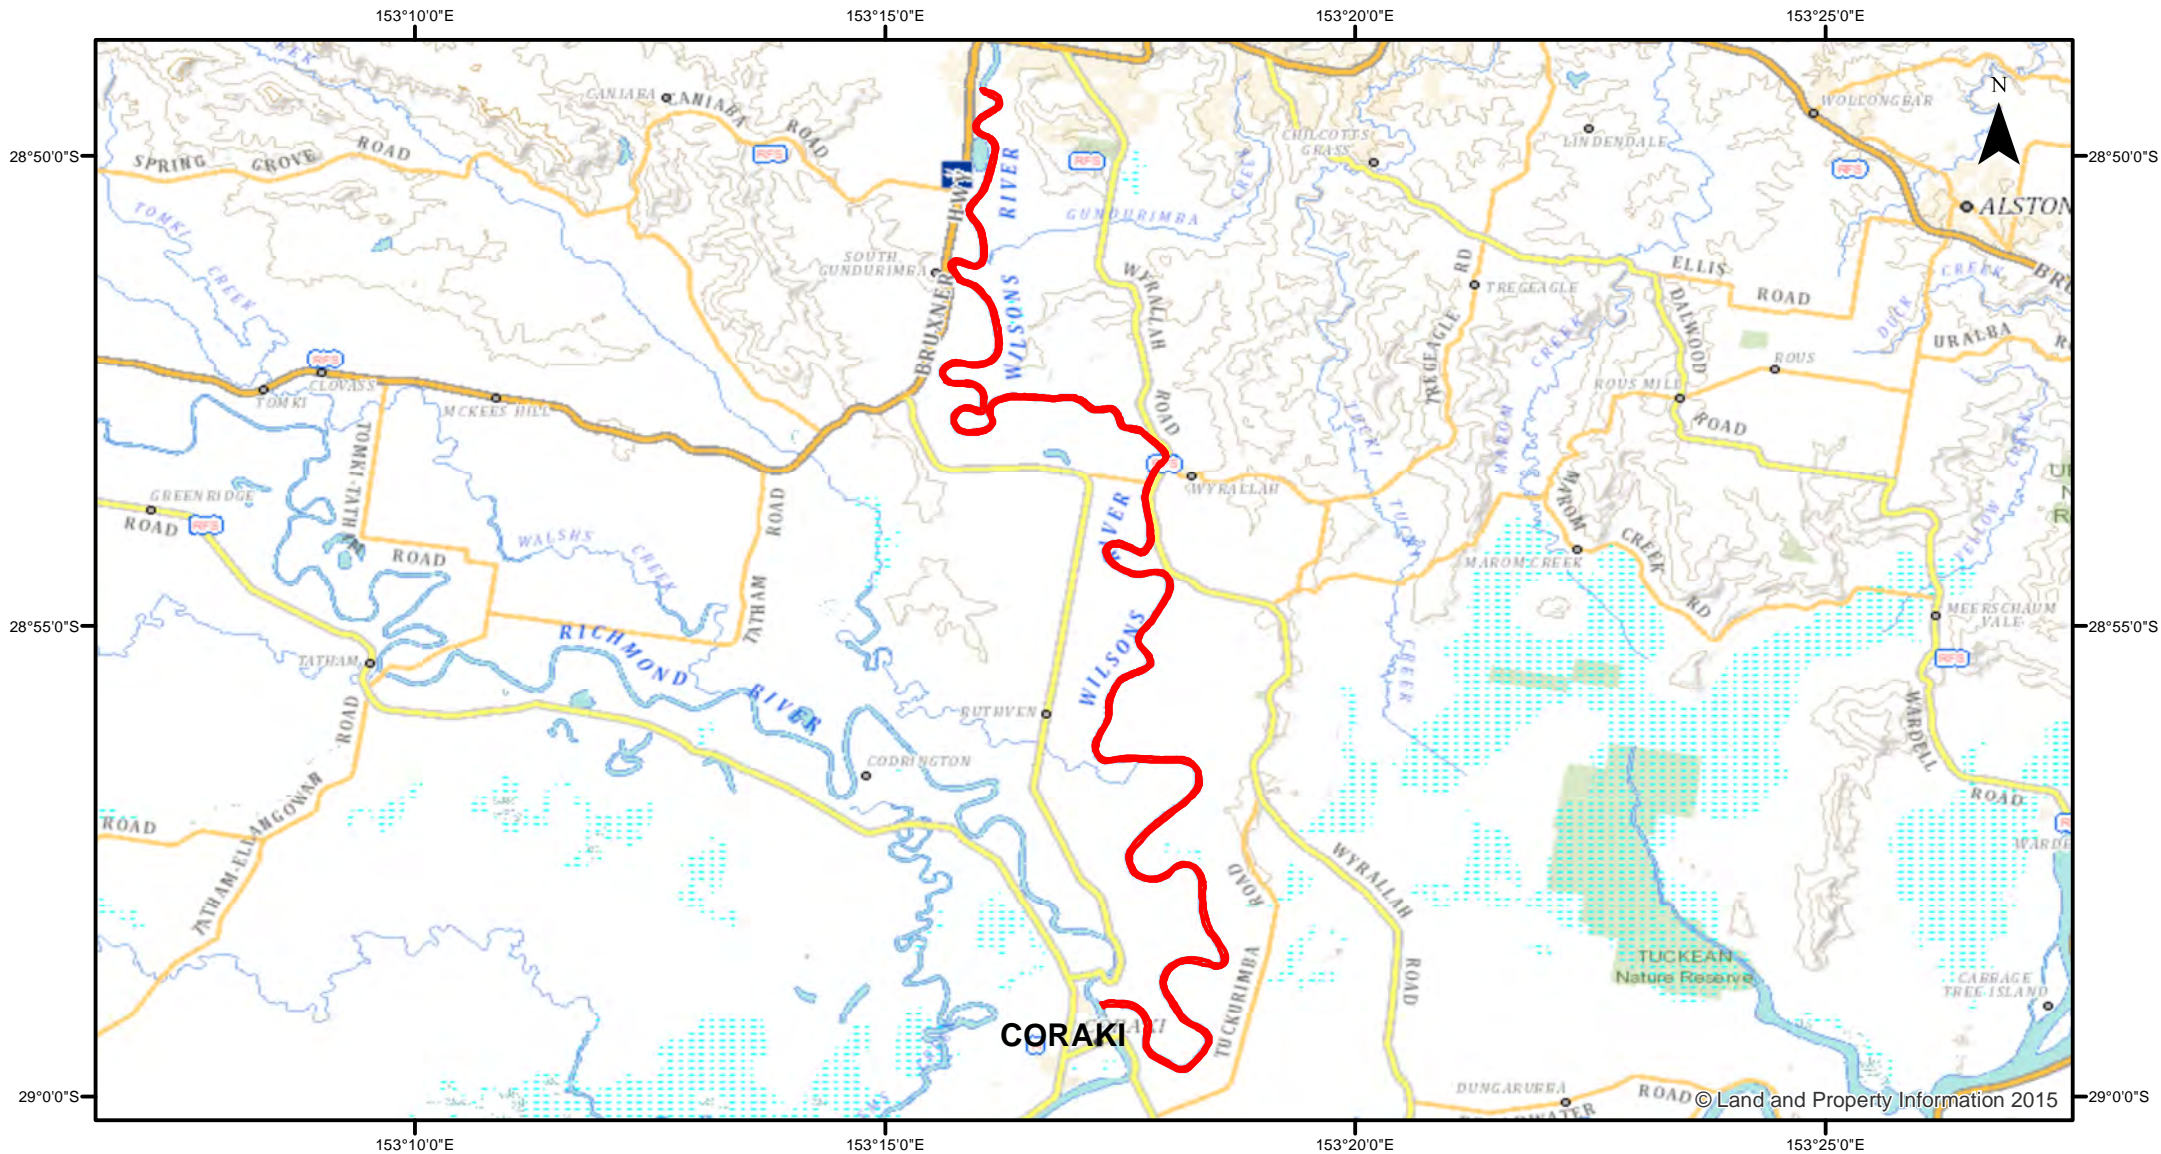

# Estuary General - Wilsons River - Prawn Nets

Closure

NSW DPI 12 July 2017

Coordinates are shown in WGS84

## Notice to Map Users

Additional closures may apply. Primary Industries and its employees disclaim all liability for any actions or consequences arising from the use of this information. This map is not to be used for navigational purposes as it is indicative only and not guaranteed to be free of error or omission.