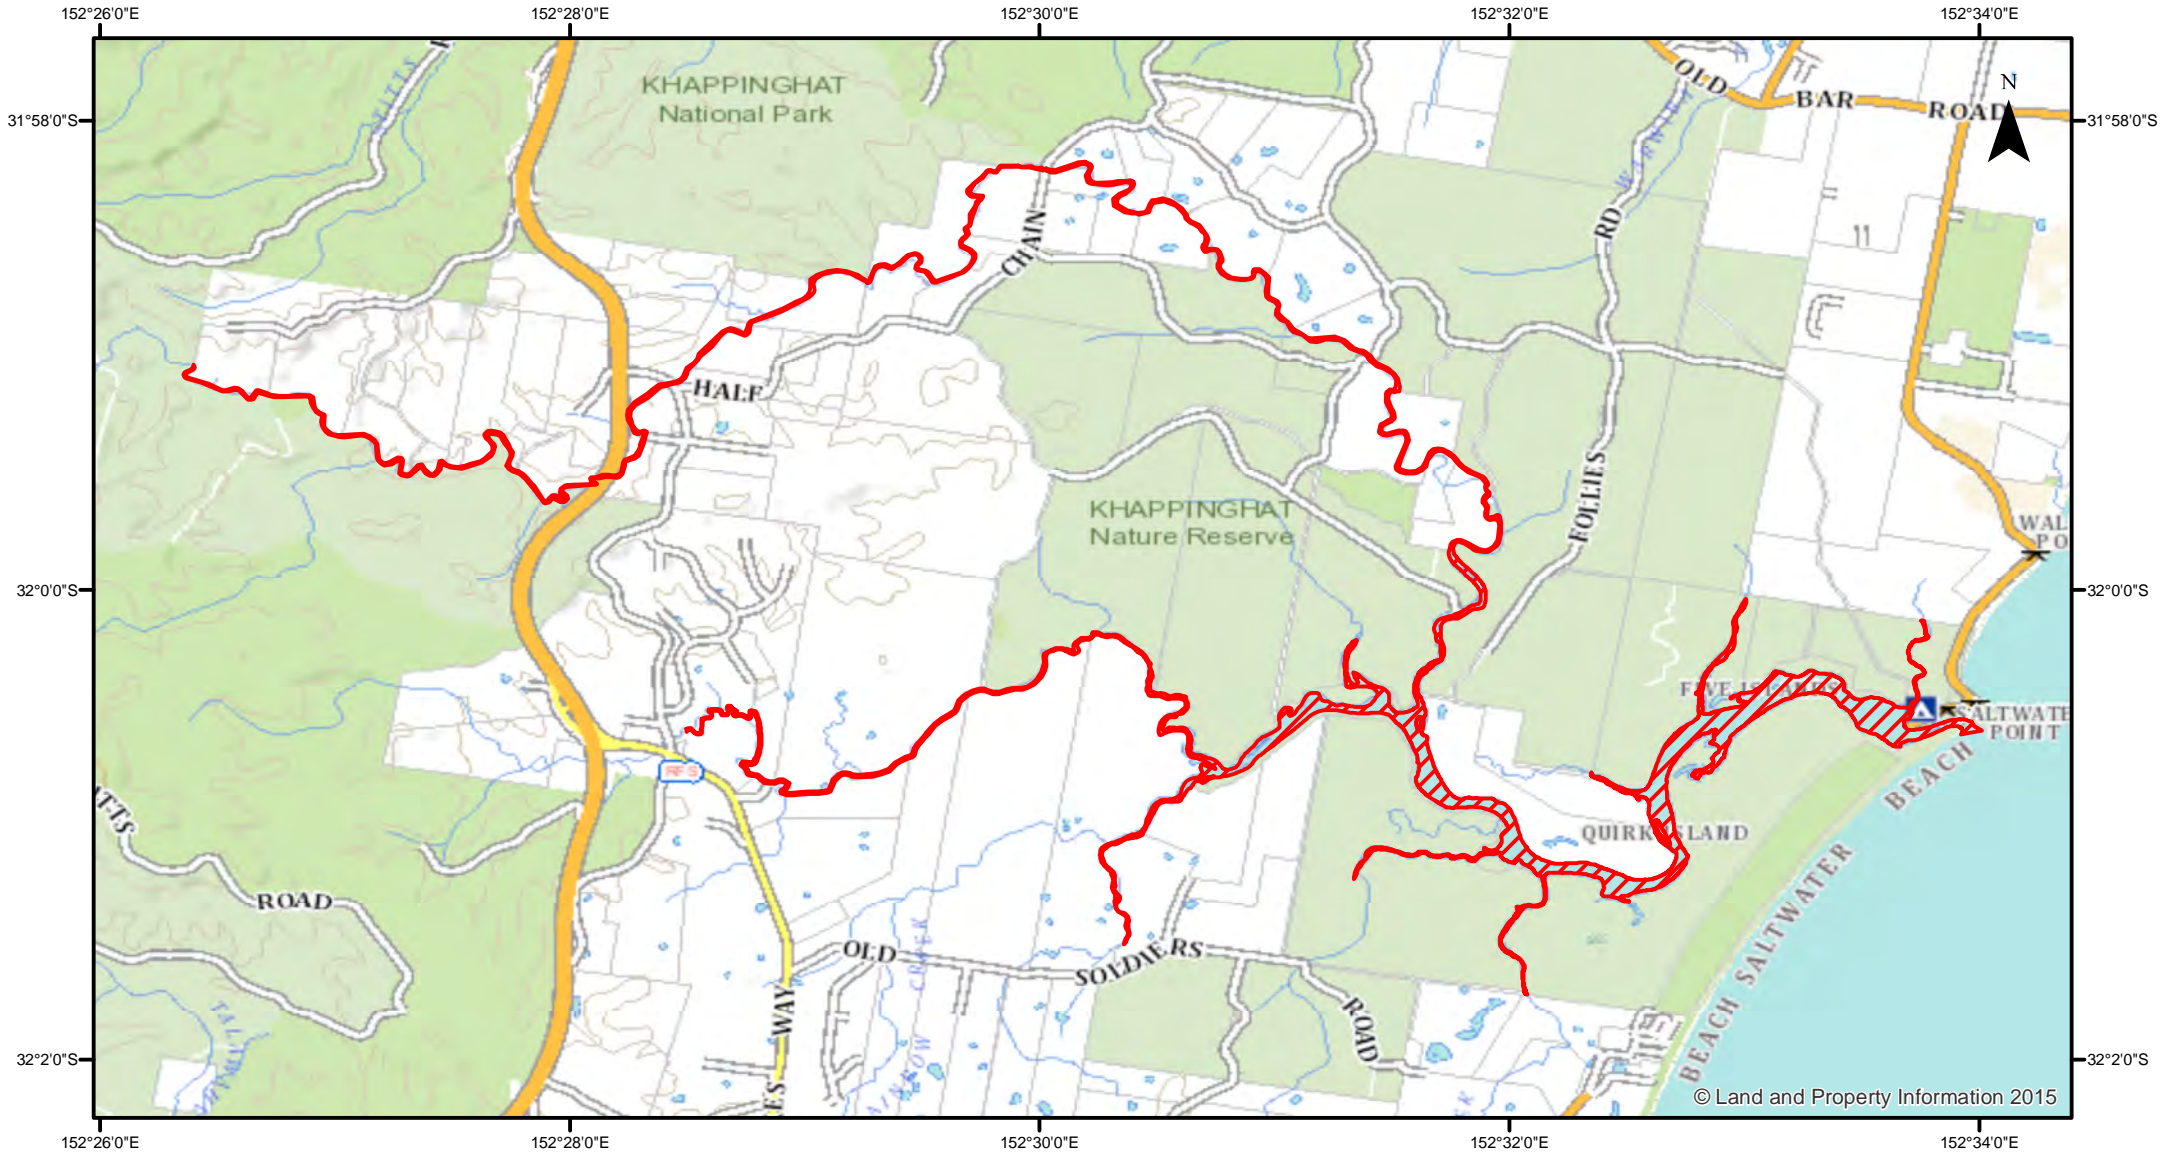

Estuary General - Khappinghat Creek

© Land and Property Information 2015

Closure

NSW DPI 21 July 2017
Coordinates are shown in WGS84

Notice to Map Users

Additional closures may apply. Primary Industries and its employees disclaim all liability for any actions or consequences arising from the use of this information. This map is not to be used for navigational purposes as it is indicative only and not guaranteed to be free of error or omission.