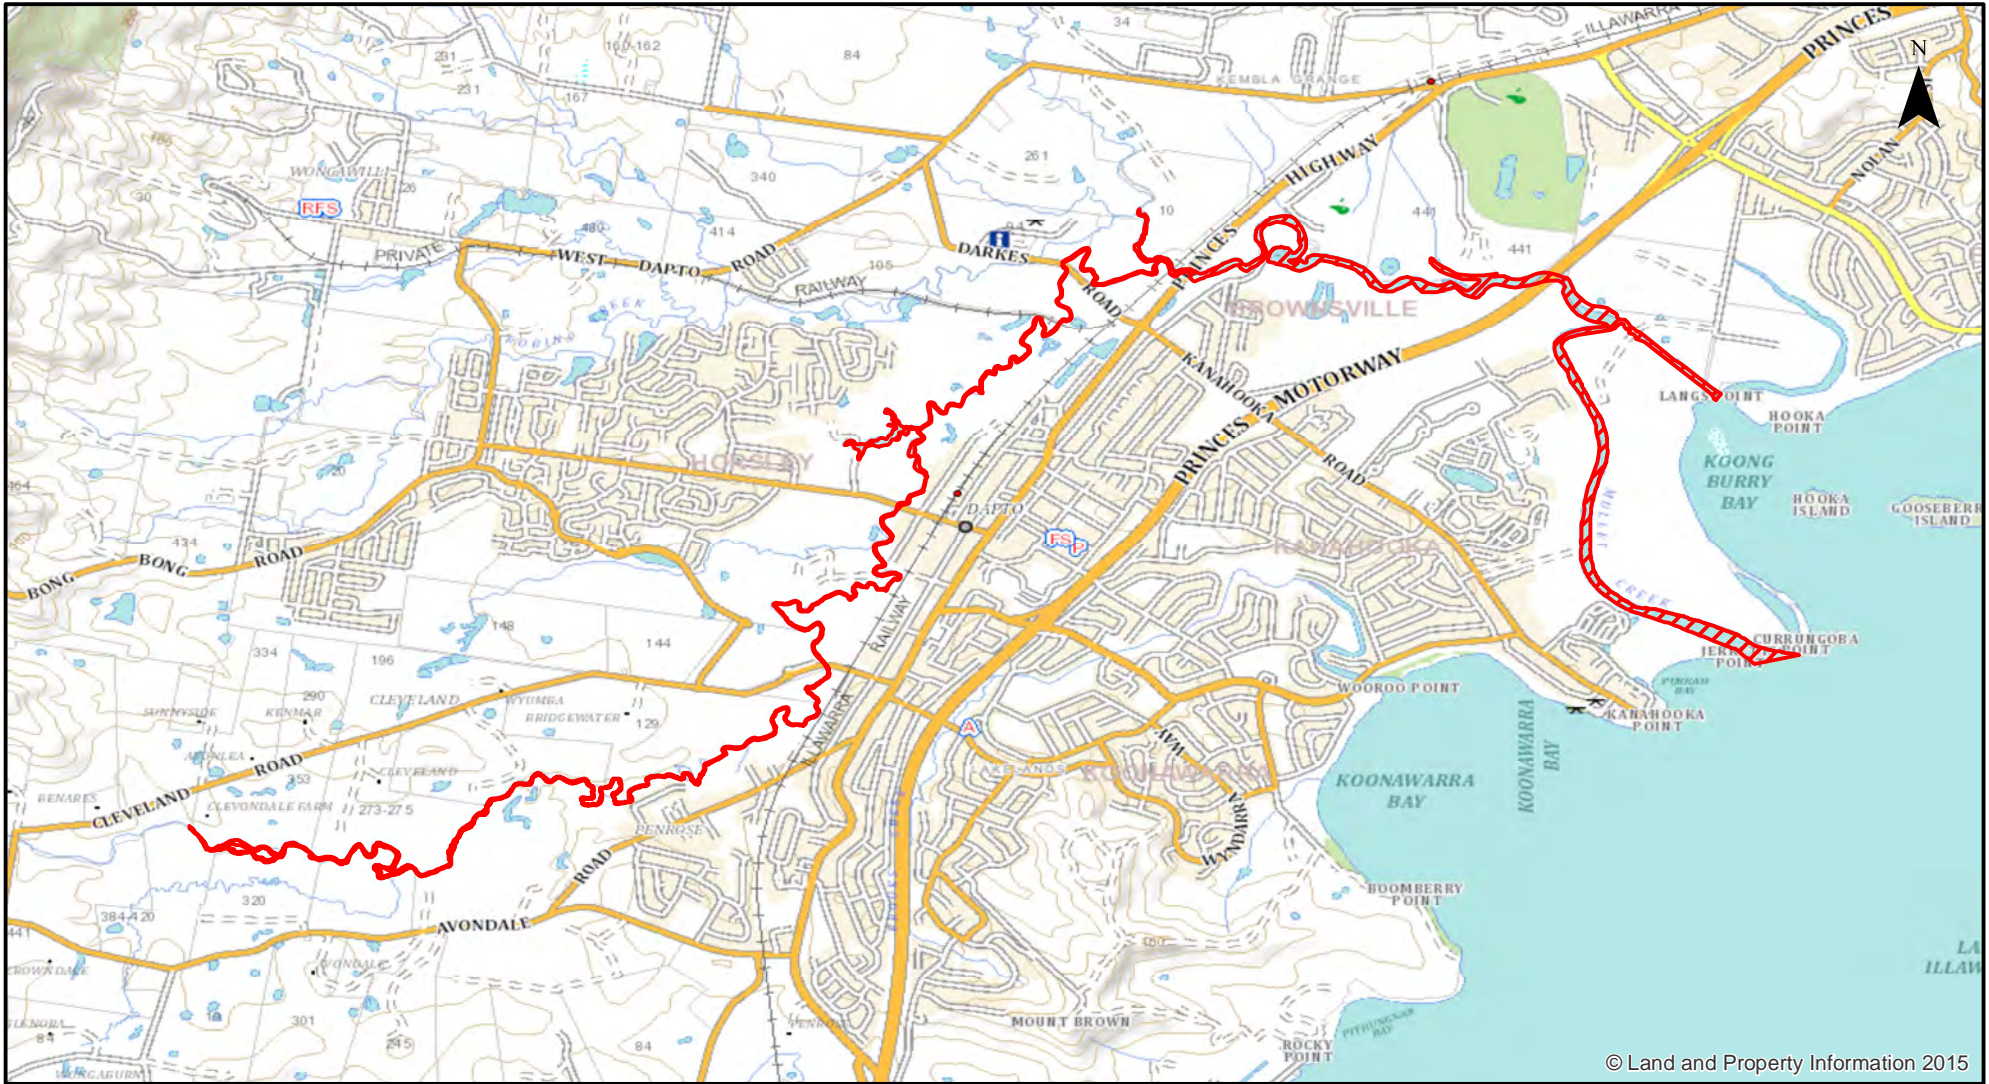

Estuary General - Lake Illawarra (Mullet Creek) - Nets

© Land and Property Information 2015

Closure

0 0.4 0.8 1.6 2.4 3.2

Kilometers

NSW DPI 26 September 2017
Coordinates are shown in WGS84

Notice to Map Users

Additional closures may apply. Primary Industries and its employees disclaim all liability for any actions or consequences arising from the use of this information. This map is not to be used for navigational purposes as it is indicative only and not guaranteed to be free of error or omission.