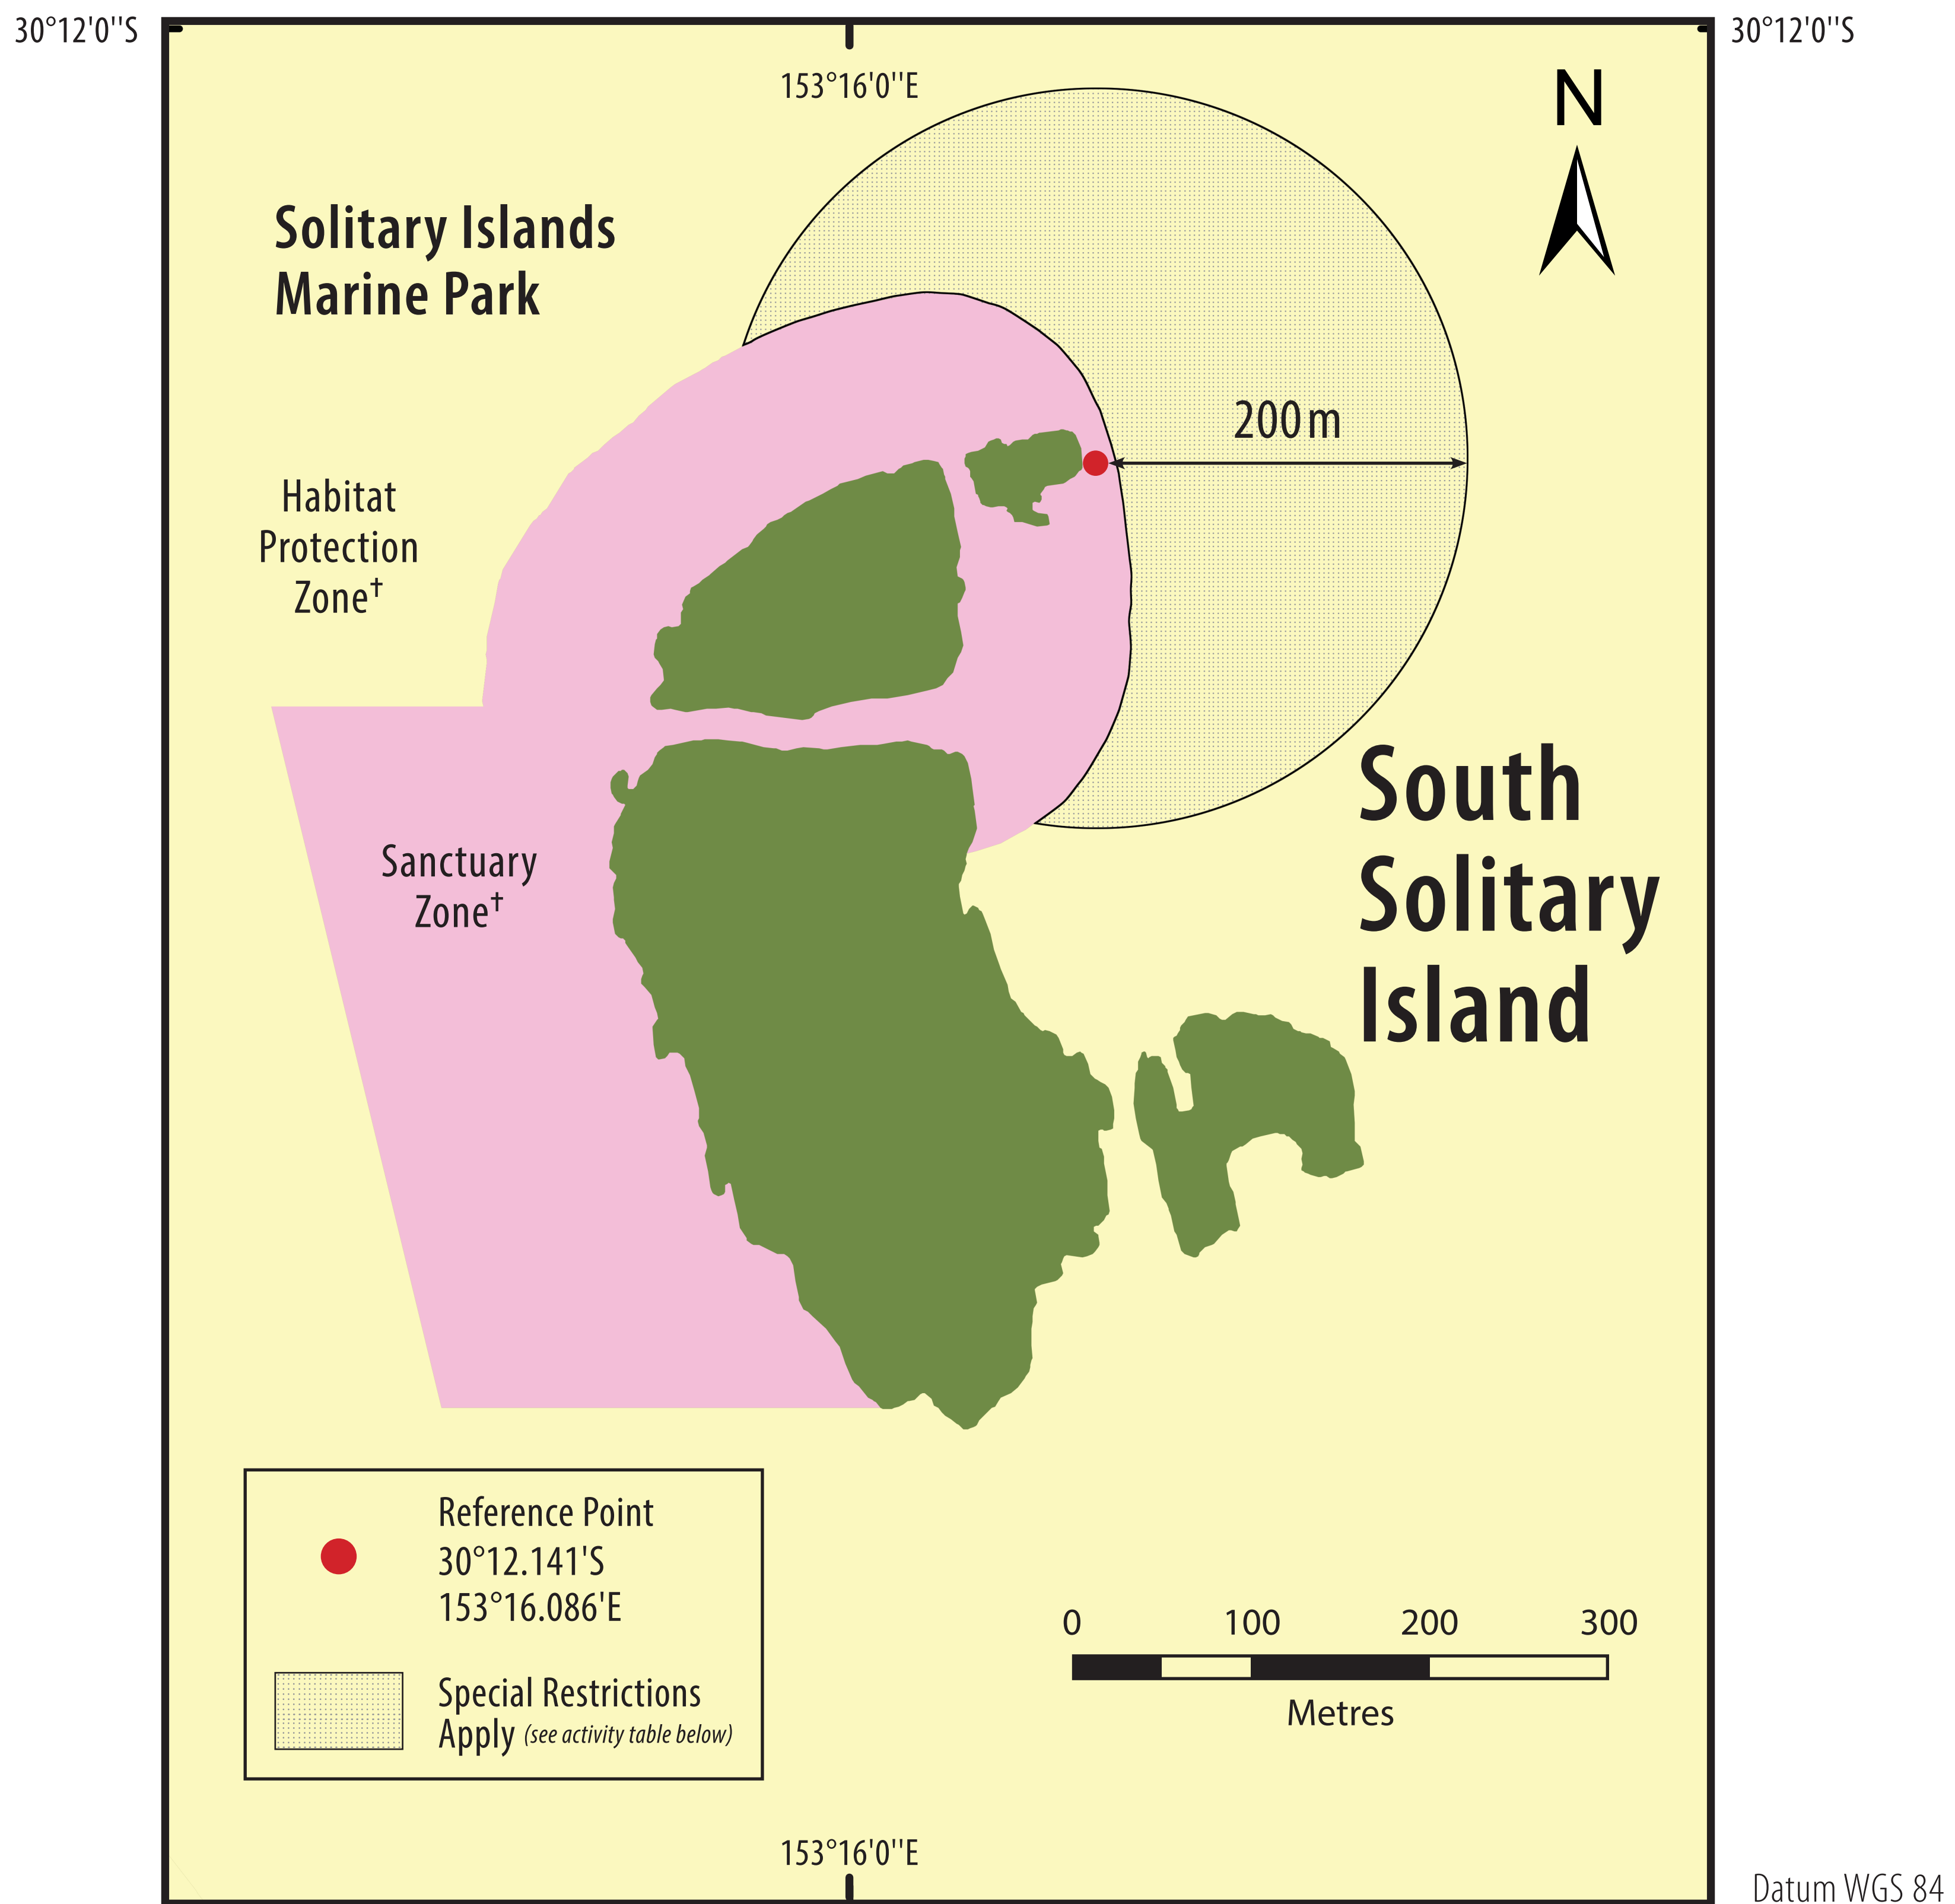

Department of
Primary Industries

RECREATIONAL FISHING RESTRICTIONS

South Solitary Island

Greynurse Shark aggregation site

Recreational line fishing restrictions

Activity	Waters
Line fishing using bait *	Prohibited
All other line fishing methods	Permitted
Note	<p>* Soft plastics, artificial and vegetable based baits permitted. General provisions of the <i>Marine Parks Act 1997</i>, <i>Marine Parks Regulation 2009</i>, <i>Fisheries Management Act 1994</i> and <i>Fisheries Management (General) Regulation 2010</i> also apply. † Refer to the <i>Marine Parks (Zoning Plan) Regulation 1999</i> for full details of activities permitted within the Solitary Islands Marine Park.</p>

Report illegal fishing activity to
Fishers' Watch on 1800 043 536