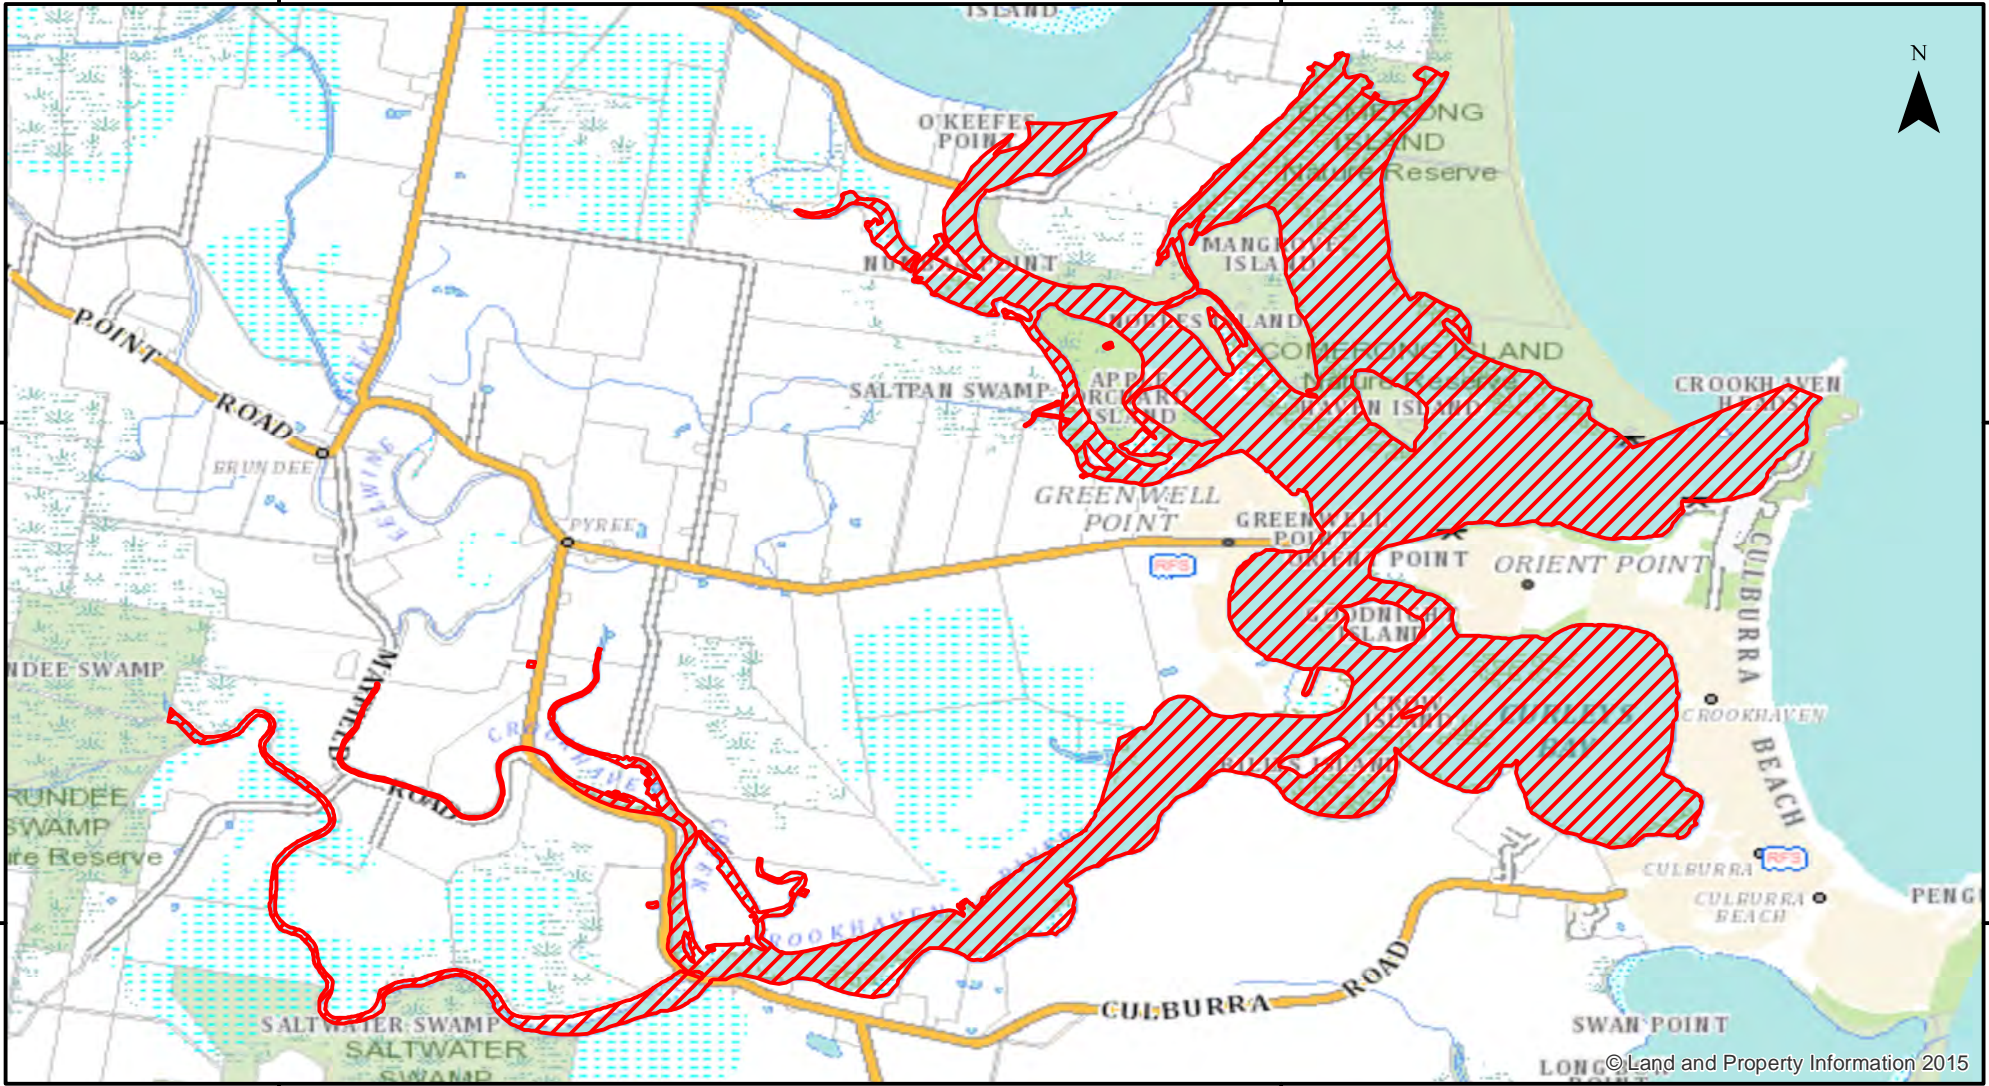

Estuary General - Crookhaven River - Weekend Netting

150°40'0"E

150°44'0"E

34°54'0"S

34°54'0"S

34°56'0"S

34°56'0"S

150°40'0"E

150°44'0"E

Closure

NSW DPI 26 September 2017
Coordinates are shown in WGS84

0 0.5 1 2 3 4

Kilometers

Notice to Map Users

Additional closures may apply. Primary Industries and its employees disclaim all liability for any actions or consequences arising from the use of this information. This map is not to be used for navigational purposes as it is indicative only and not guaranteed to be free of error or omission.