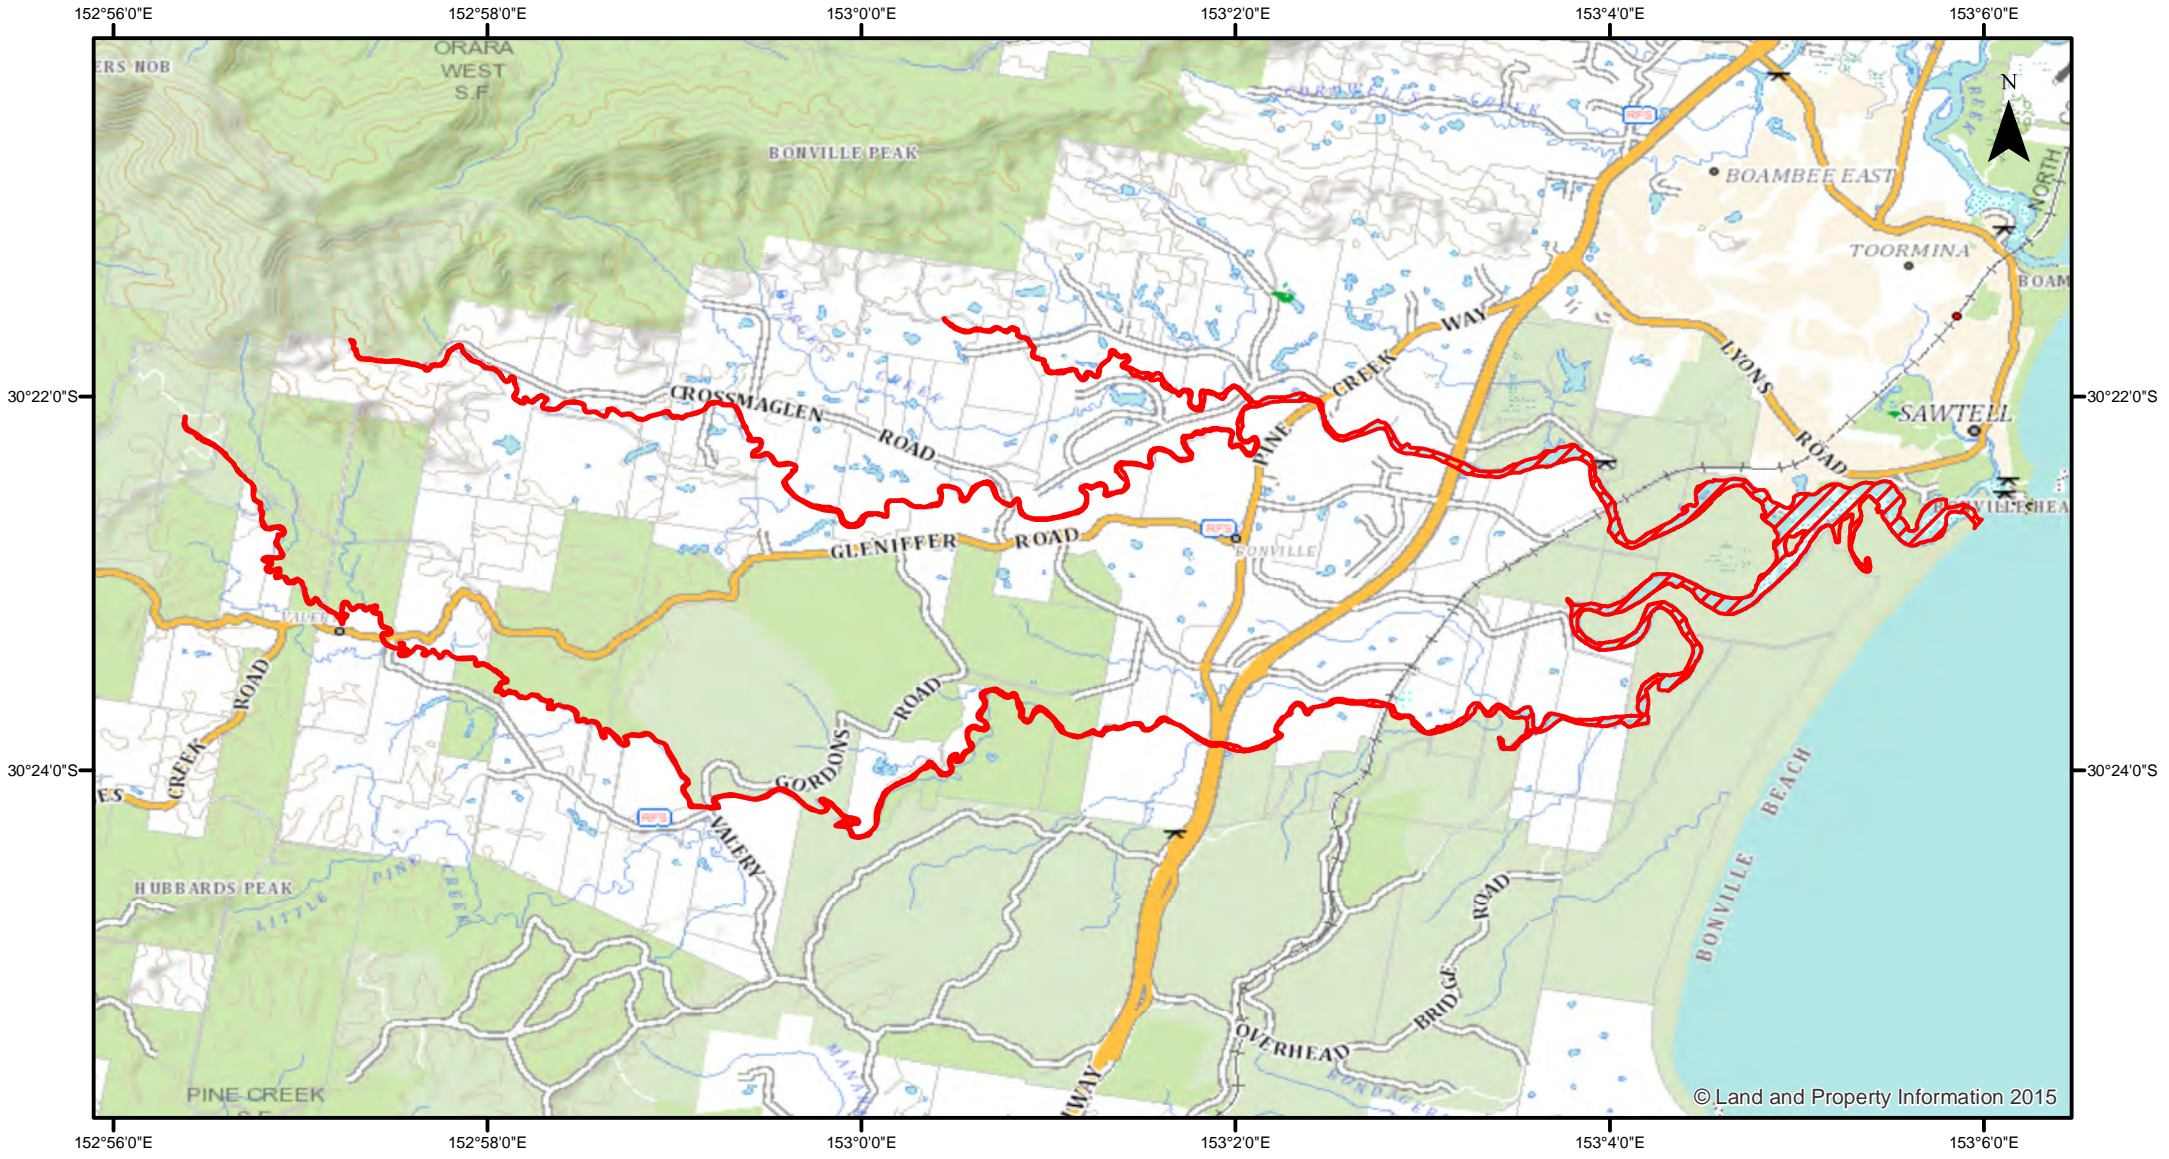

Estuary General - Bonville Creek (and Pine Creek)

© Land and Property Information 2015

Closure

Kilometers

NSW DPI 20 July 2017
Coordinates are shown in WGS84

Notice to Map Users

Additional closures may apply. Primary Industries and its employees disclaim all liability for any actions or consequences arising from the use of this information. This map is not to be used for navigational purposes as it is indicative only and not guaranteed to be free of error or omission.