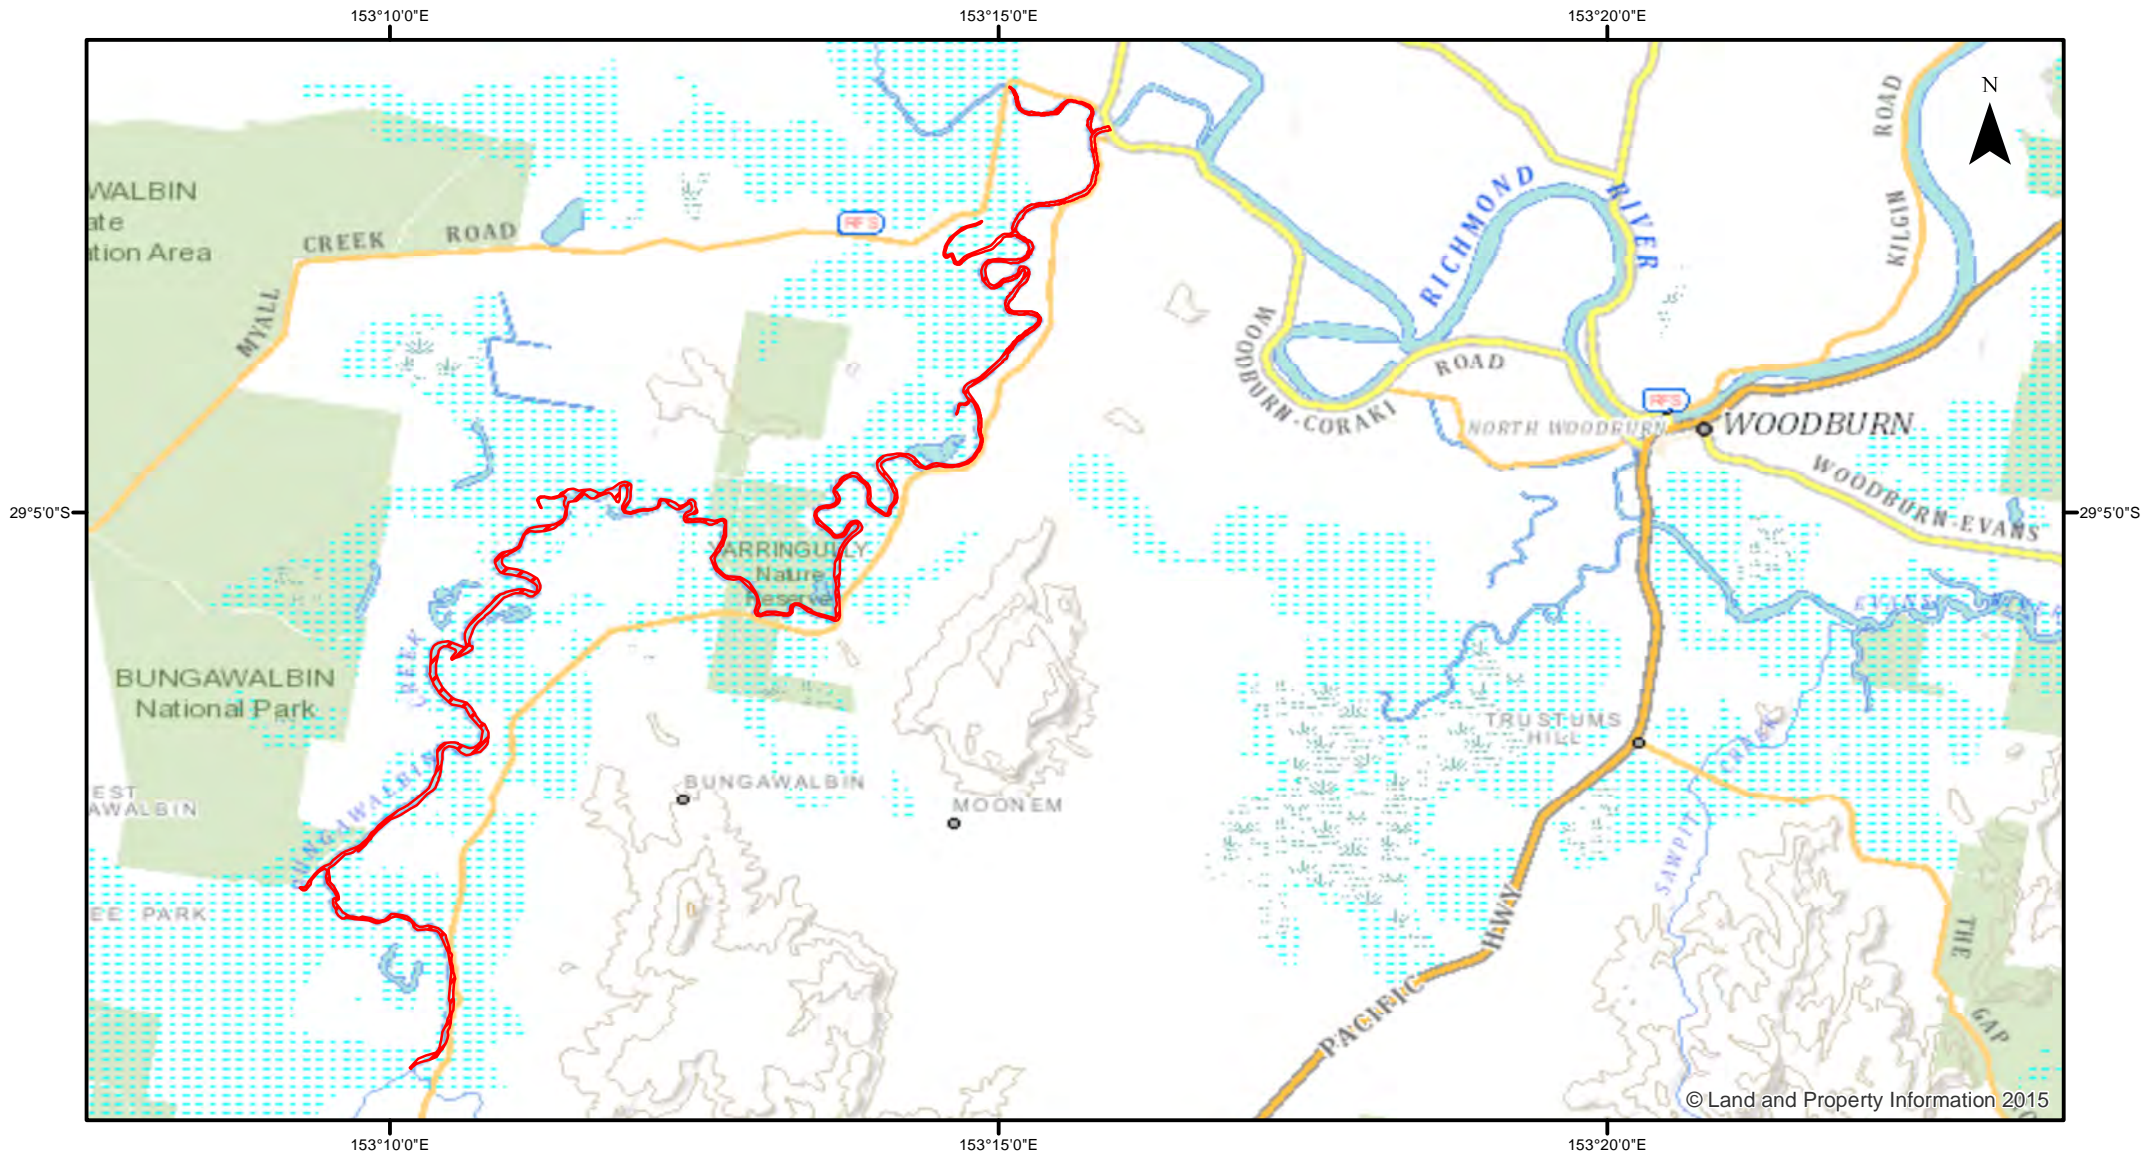

Estuary General - Richmond River - Bungawalbyn Creek

© Land and Property Information 2015

Closure
 NSW DPI 6 July 2017
 Coordinates are shown in WGS84

© Land and Property Information 2015

Notice to Map Users

Additional closures may apply. Primary Industries and its employees disclaim all liability for any actions or consequences arising from the use of this information. This map is not to be used for navigational purposes as it is indicative only and not guaranteed to be free of error or omission.