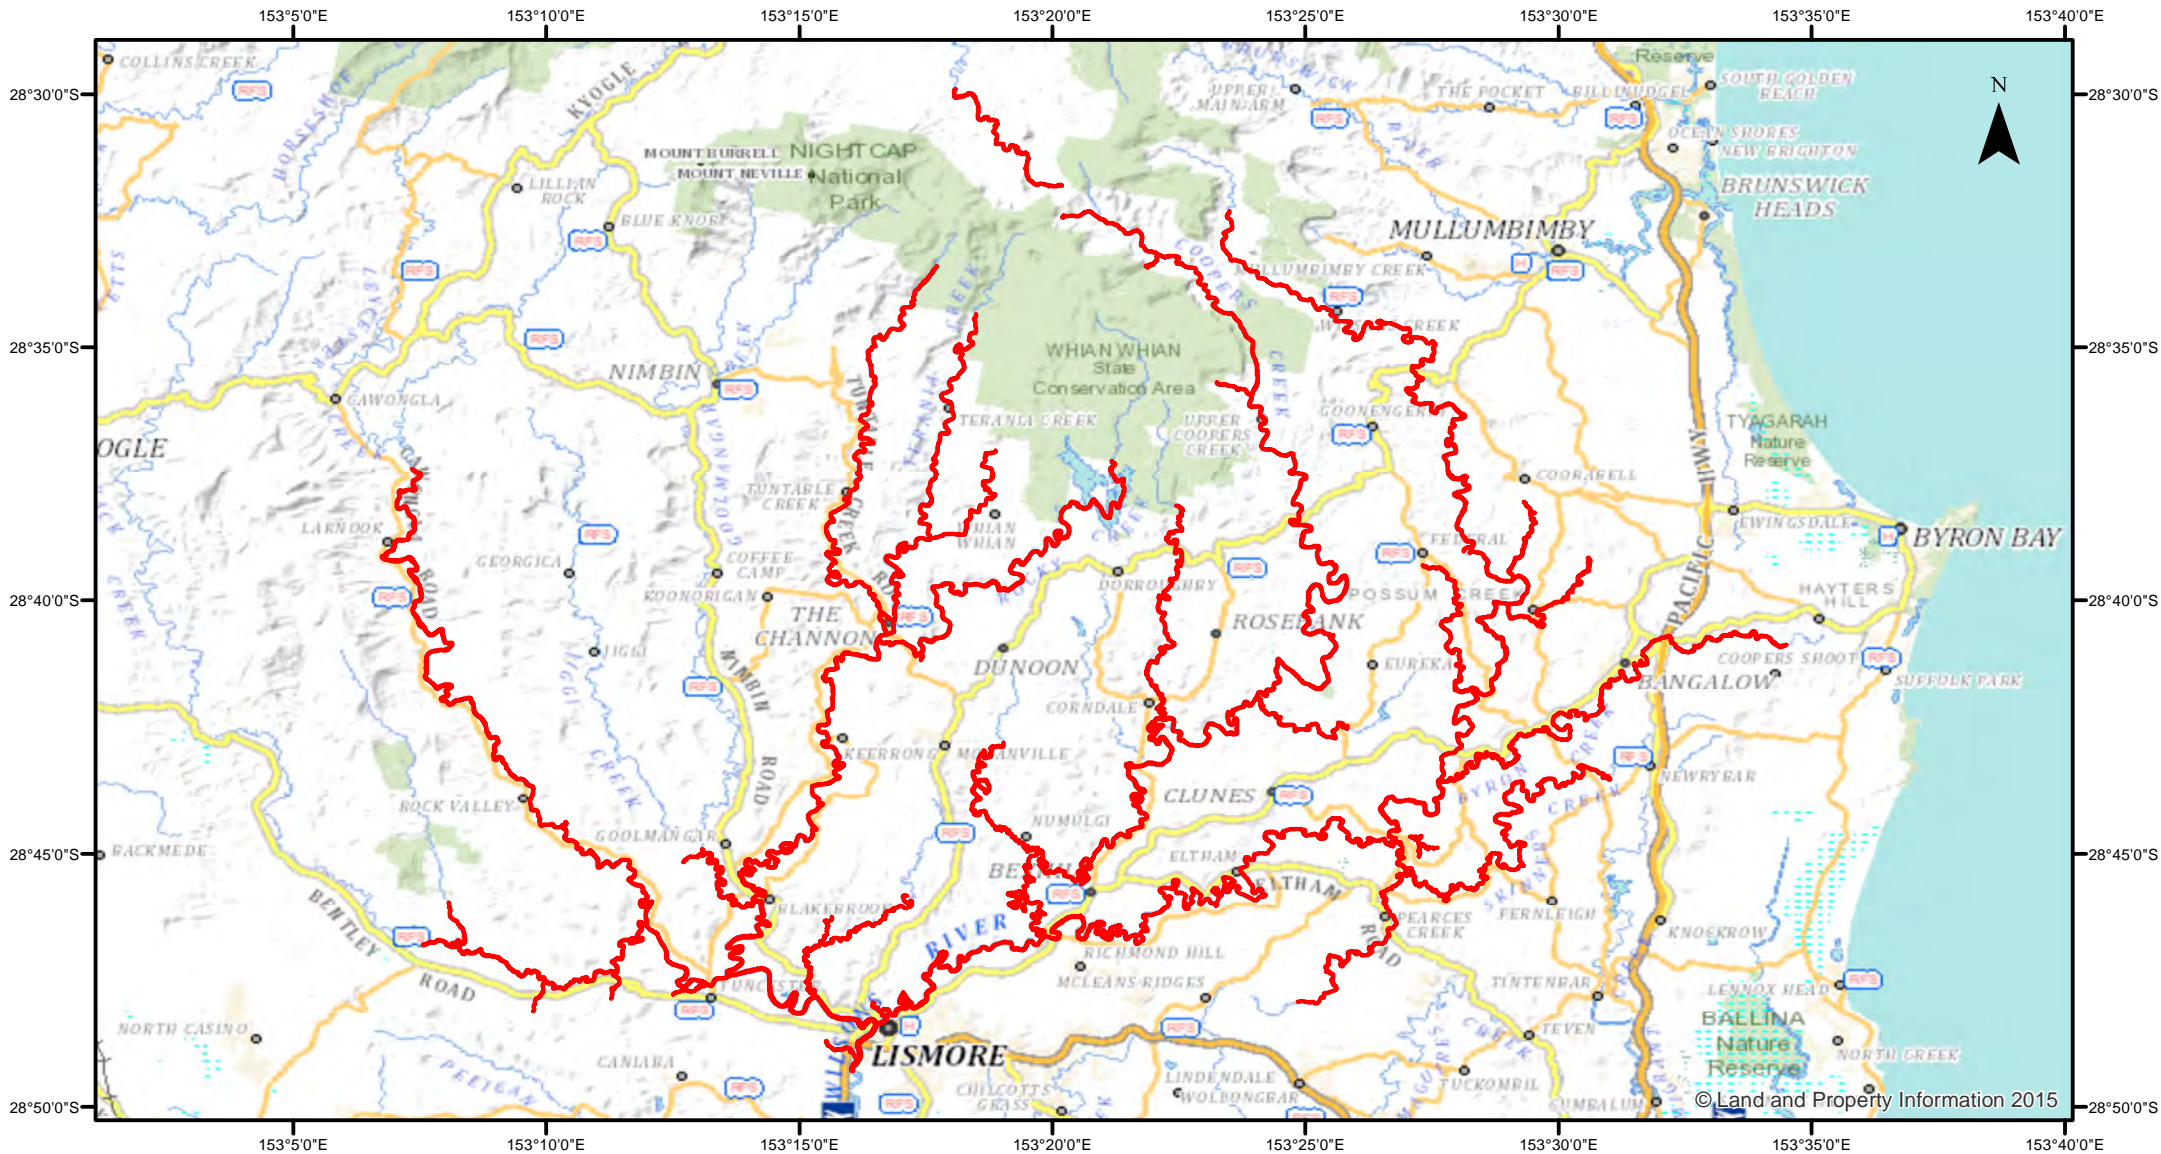

Estuary General - Wilsons River (Upper Reaches) - Nets

Closure

NSW DPI 12 July 2017

Coordinates are shown in WGS84

Notice to Map Users

Additional closures may apply. Primary Industries and its employees disclaim all liability for any actions or consequences arising from the use of this information. This map is not to be used for navigational purposes as it is indicative only and not guaranteed to be free of error or omission.