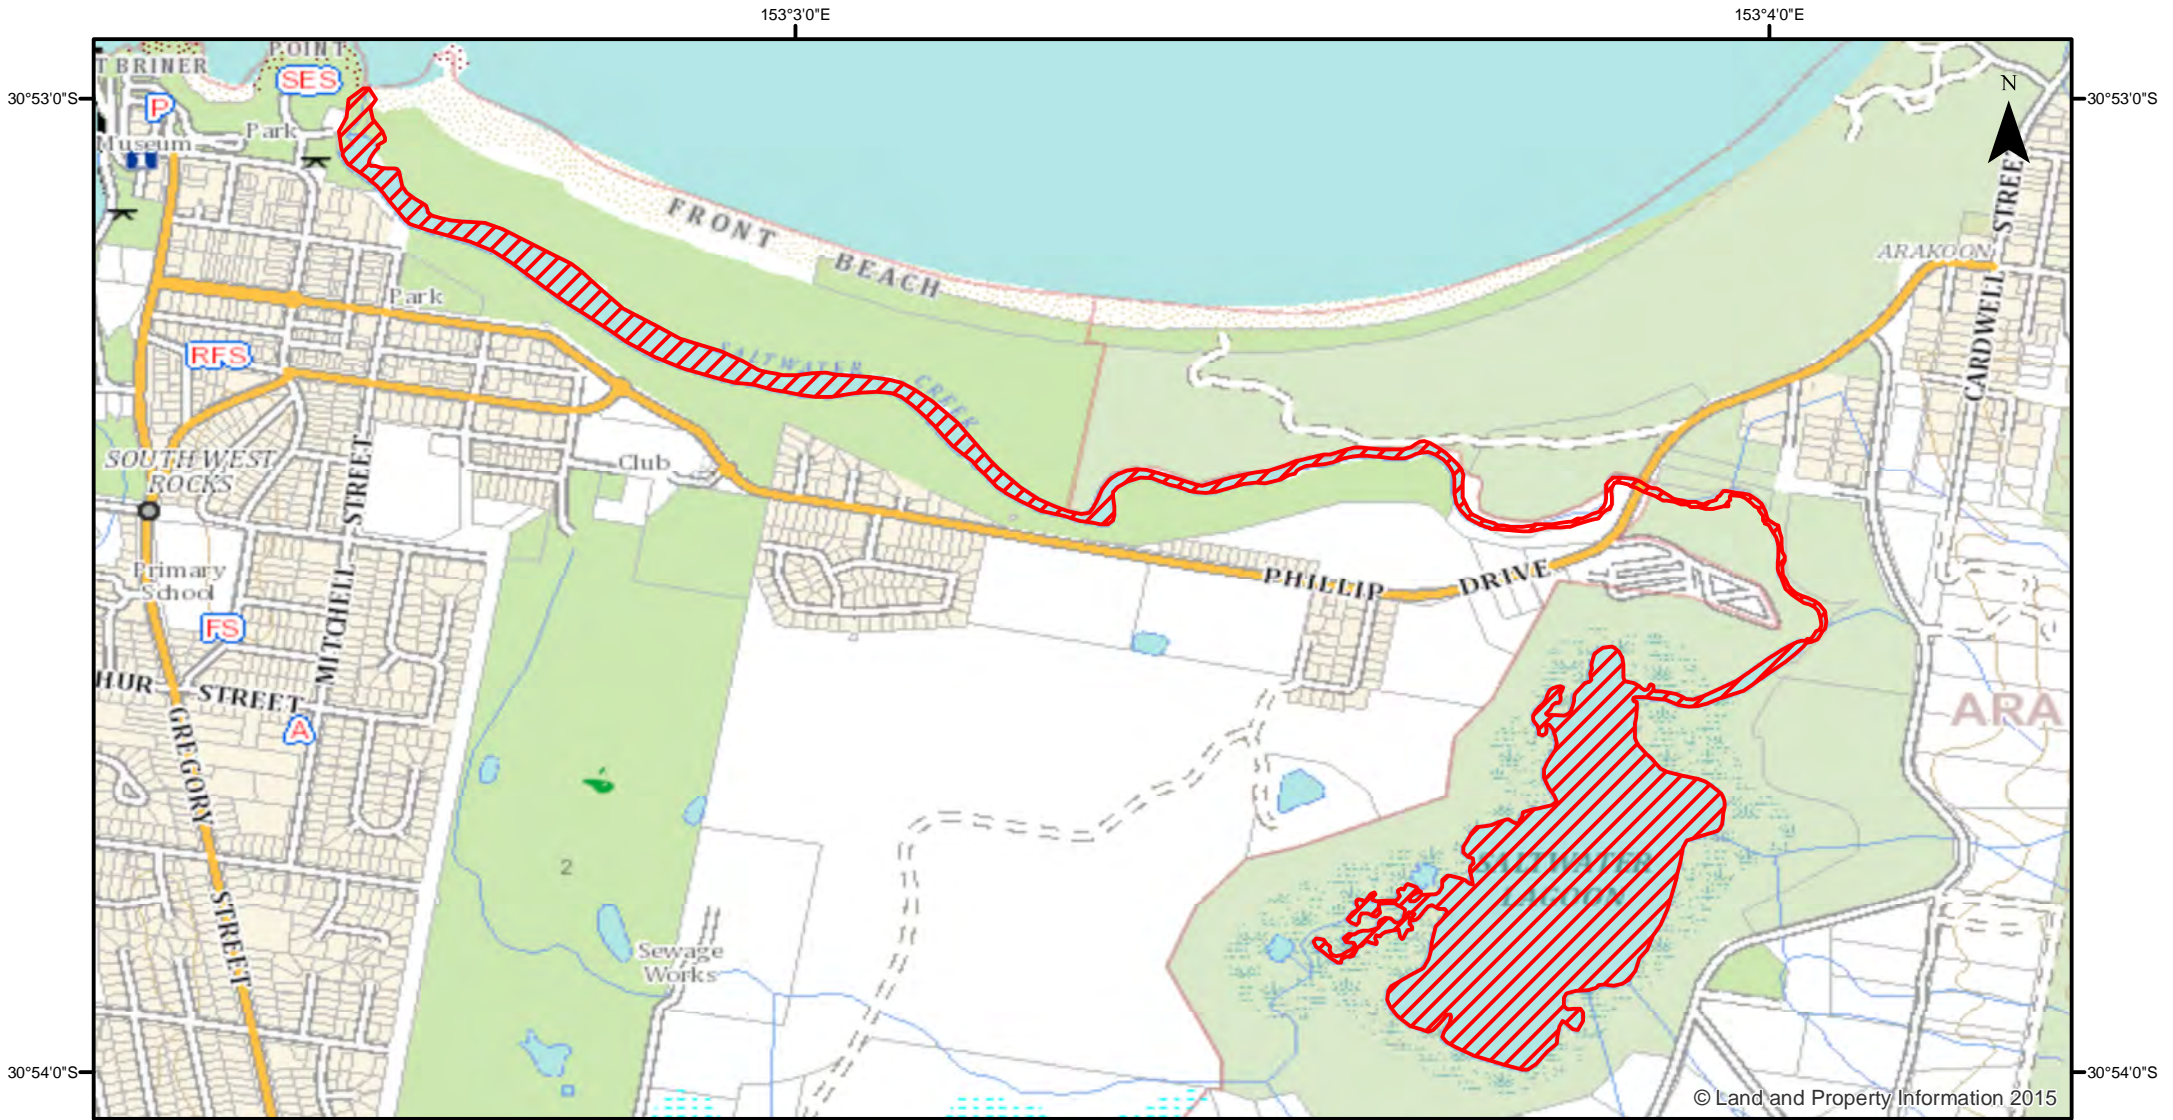

Estuary General - Saltwater Creek

Closure

NSW DPI 21 July 2017

Coordinates are shown in WGS84

Notice to Map Users

Additional closures may apply. Primary Industries and its employees disclaim all liability for any actions or consequences arising from the use of this information. This map is not to be used for navigational purposes as it is indicative only and not guaranteed to be free of error or omission.