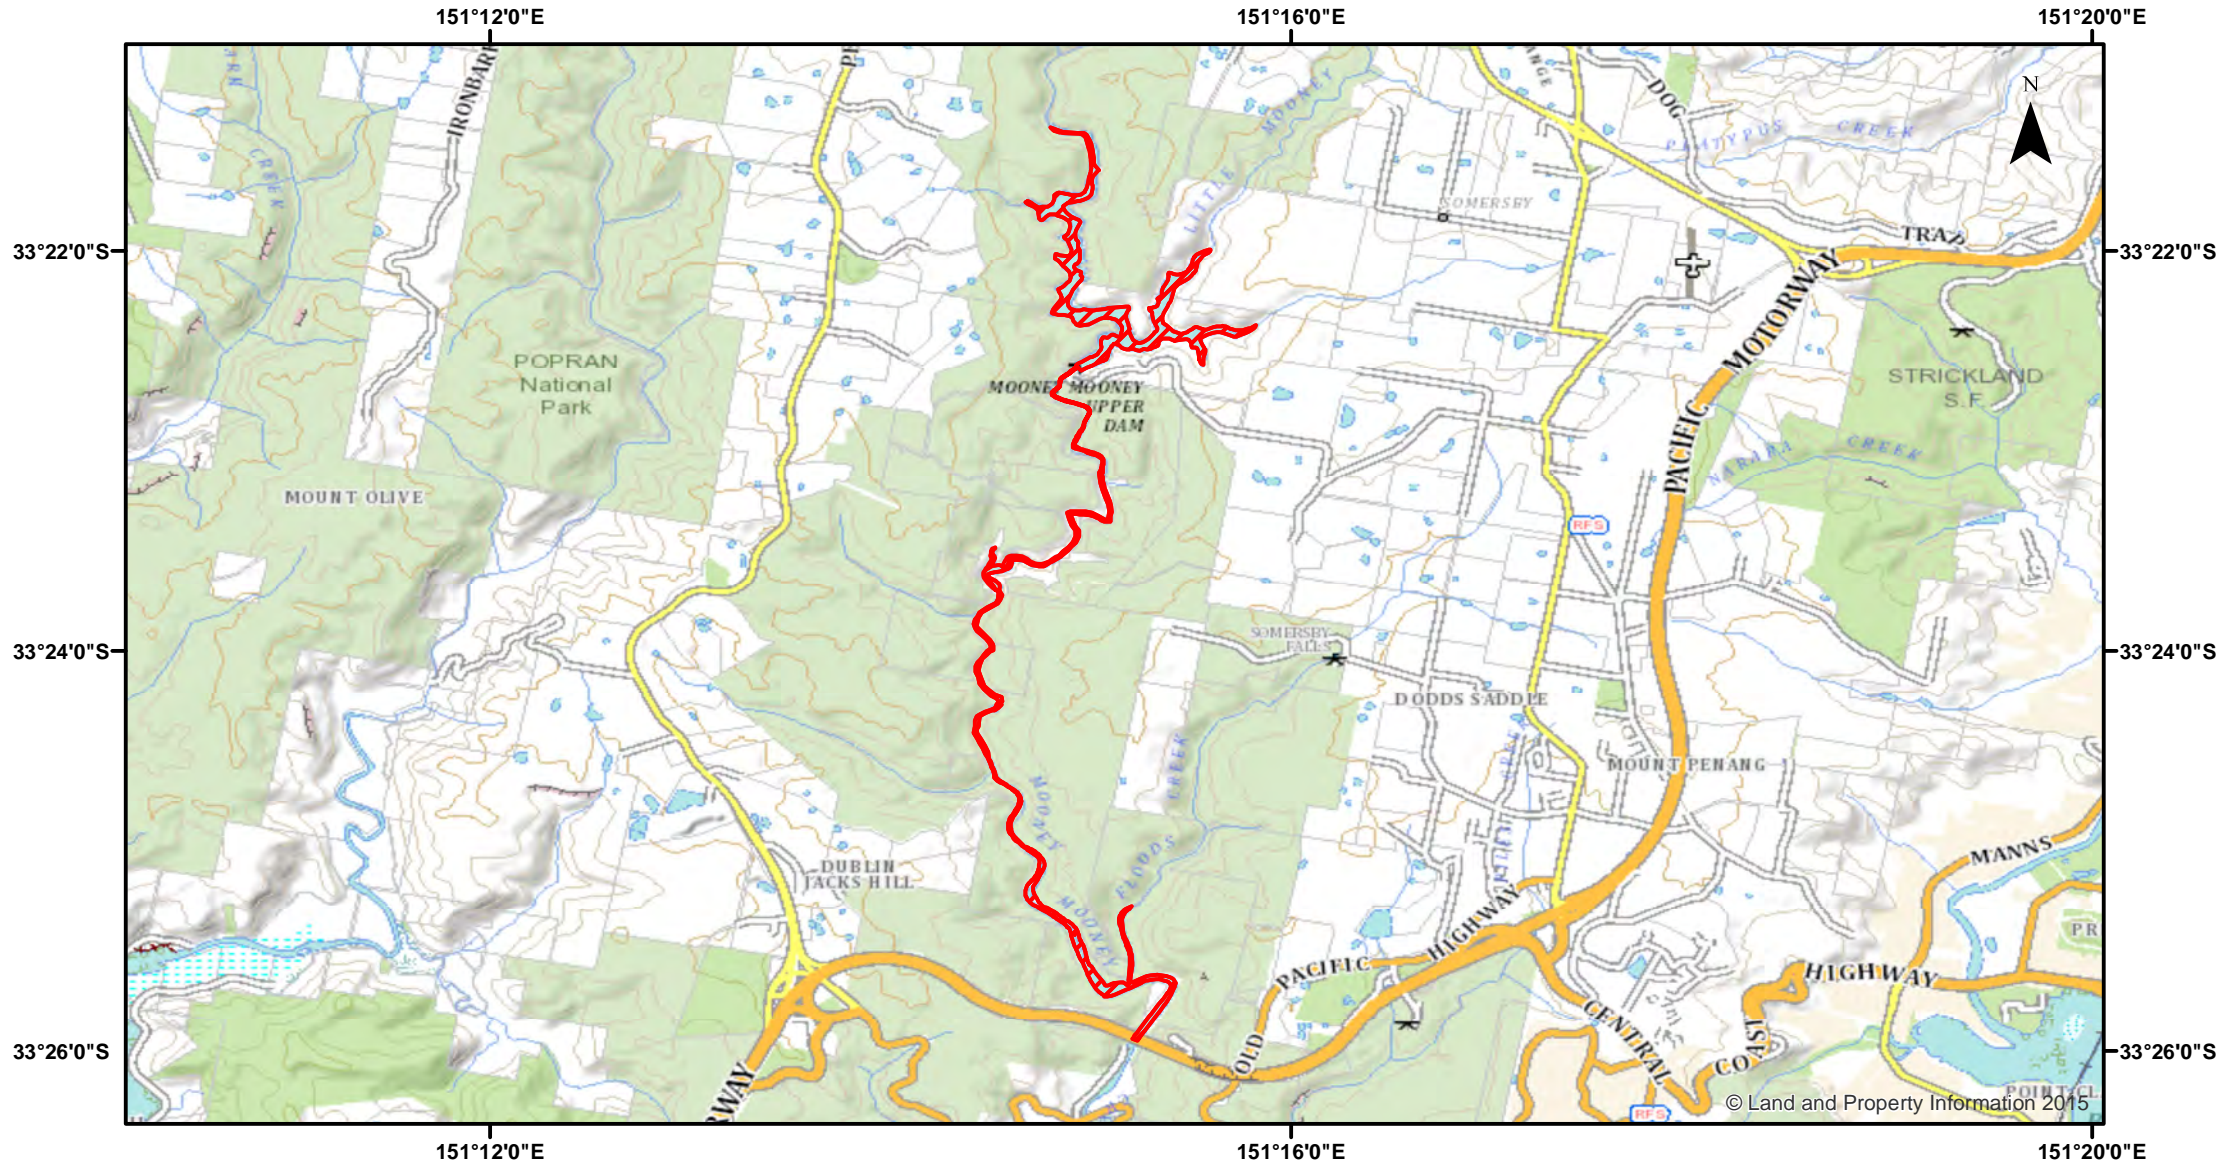

# Hawkesbury River (Mooney Mooney Creek) - Weekend Netting

Closure

NSW DPI 27 April 2018

Coordinates are shown in WGS84

Notice to Map Users  
 Additional closures may apply. Primary Industries and its employees disclaim all liability for any actions or consequences arising from the use of this information. This map is not to be used for navigational purposes as it is indicative only and not guaranteed to be free of error or omission.

**Closed Waters**  
 The whole of the waters of Mooney Mooney Creek and its tributaries, upstream to its source from the Pacific Highway bridge.

**Prohibited Method**  
 Net other than a landing net.

**Closure Period**  
 6pm Friday to 6pm Sunday in each week, or 6pm Friday to 6pm the following Monday if Monday is a public holiday.