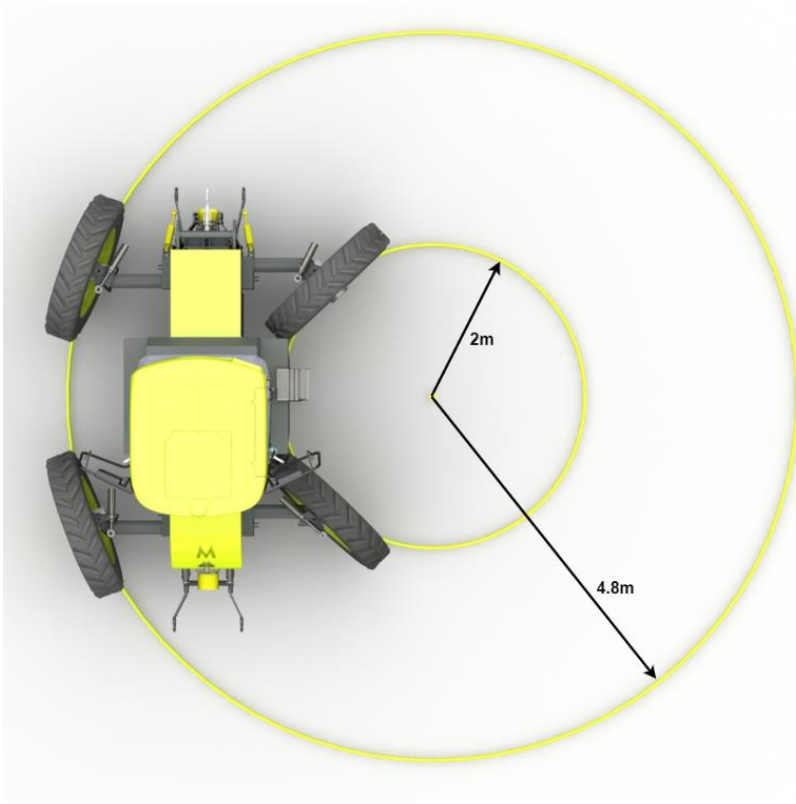

# H2Trac

Very good sight on front  
and back

Very good sight on  
complete tool in front

Unique features:

# H2Trac

**Big wheel angles for rapid cornering**

**Unique features:**

# H2Trac

**Adjustable axles, all track widths between 2.25 and 3.20 meter.**