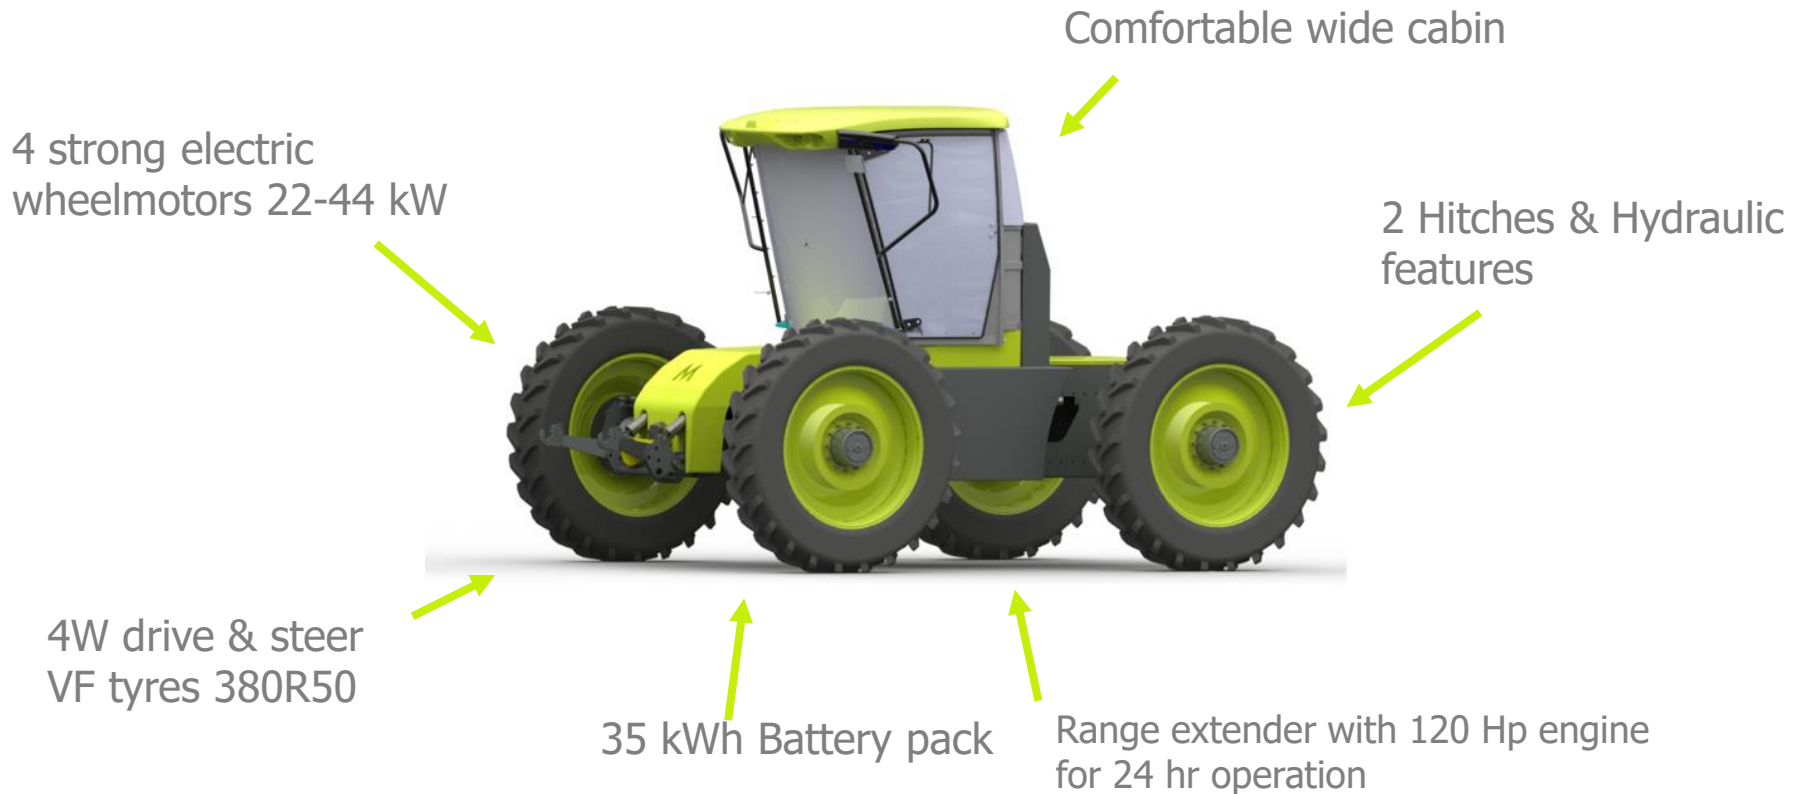

# H2Trac

**Electric power for sustainable agriculture**

## E120: electric power for sustainable farming

Unique features:

# H2Trac

**Adjustable axles, all track widths between 2.25 and 3.20 meter.**