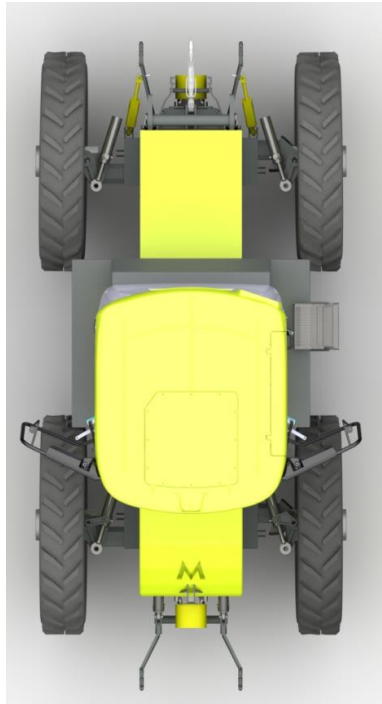

# H2Trac

Very good sight on front  
and back

Very good sight on  
complete tool in front

Unique features:

# H2Trac

**Big wheel angles for rapid cornering**

**Unique features:**

# H2Trac

**Adjustable axles, all track widths between 2.25 and 3.20 meter.**