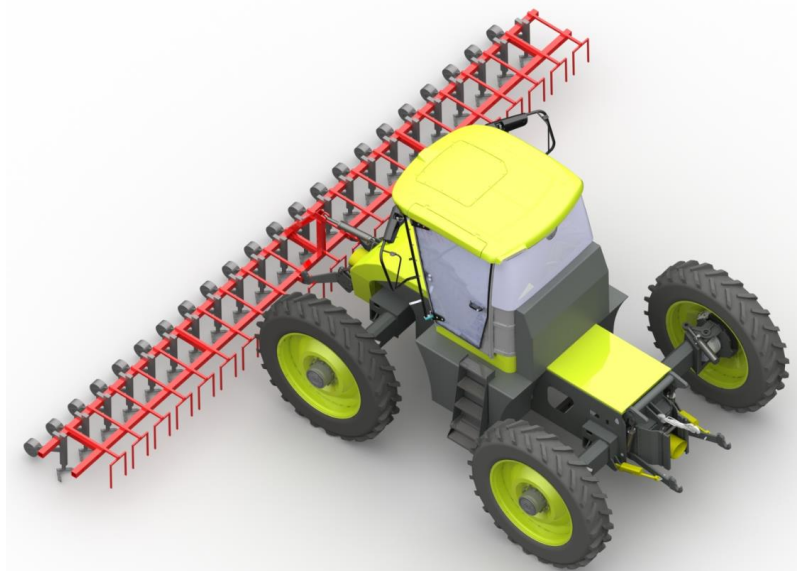

## E120: electric power for sustainable farming

Unique features:

# H2Trac

Very good sight on front  
and back

Very good sight on  
complete tool in front

Unique features:

# H2Trac

**Big wheel angles for rapid cornering**

**Unique features:**

# H2Trac

**Adjustable axles, all track widths between 2.25 and 3.20 meter.**