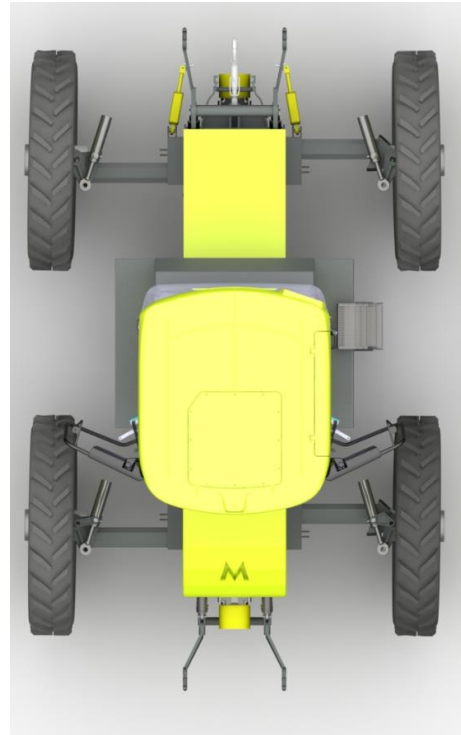

# H2Trac

Very good sight on front  
and back

Very good sight on  
complete tool in front

Unique features:

# H2Trac

**Big wheel angles for rapid cornering**

**Unique features:**

# H2Trac

**Adjustable axles, all track widths between 2.25 and 3.20 meter.**