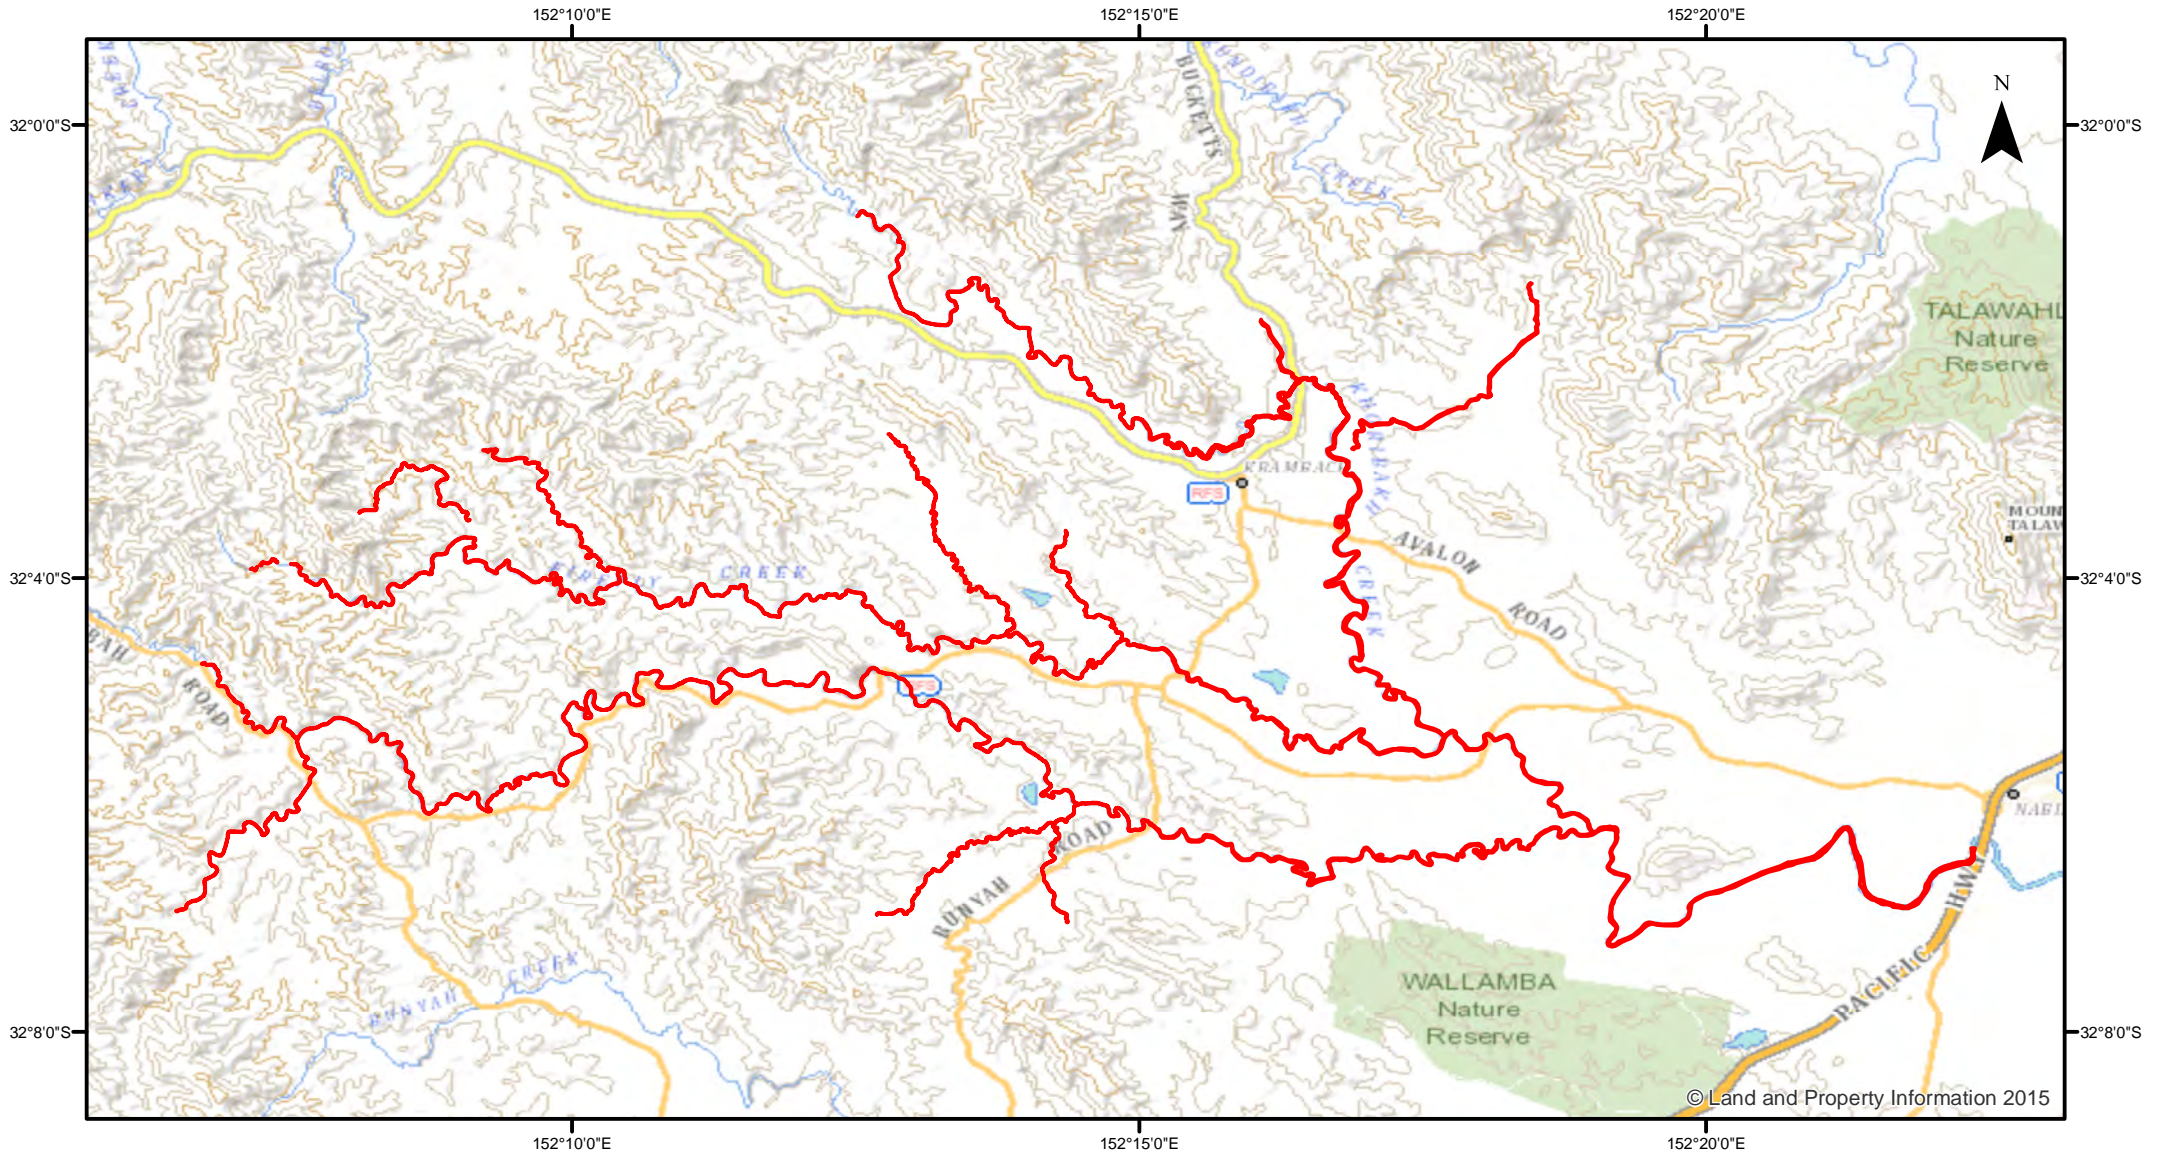

# Estuary General - Wallamba River - Nets

Closure

NSW DPI 21 July 2017

Coordinates are shown in WGS84

Kilometers

## Notice to Map Users

Additional closures may apply. Primary Industries and its employees disclaim all liability for any actions or consequences arising from the use of this information. This map is not to be used for navigational purposes as it is indicative only and not guaranteed to be free of error or omission.