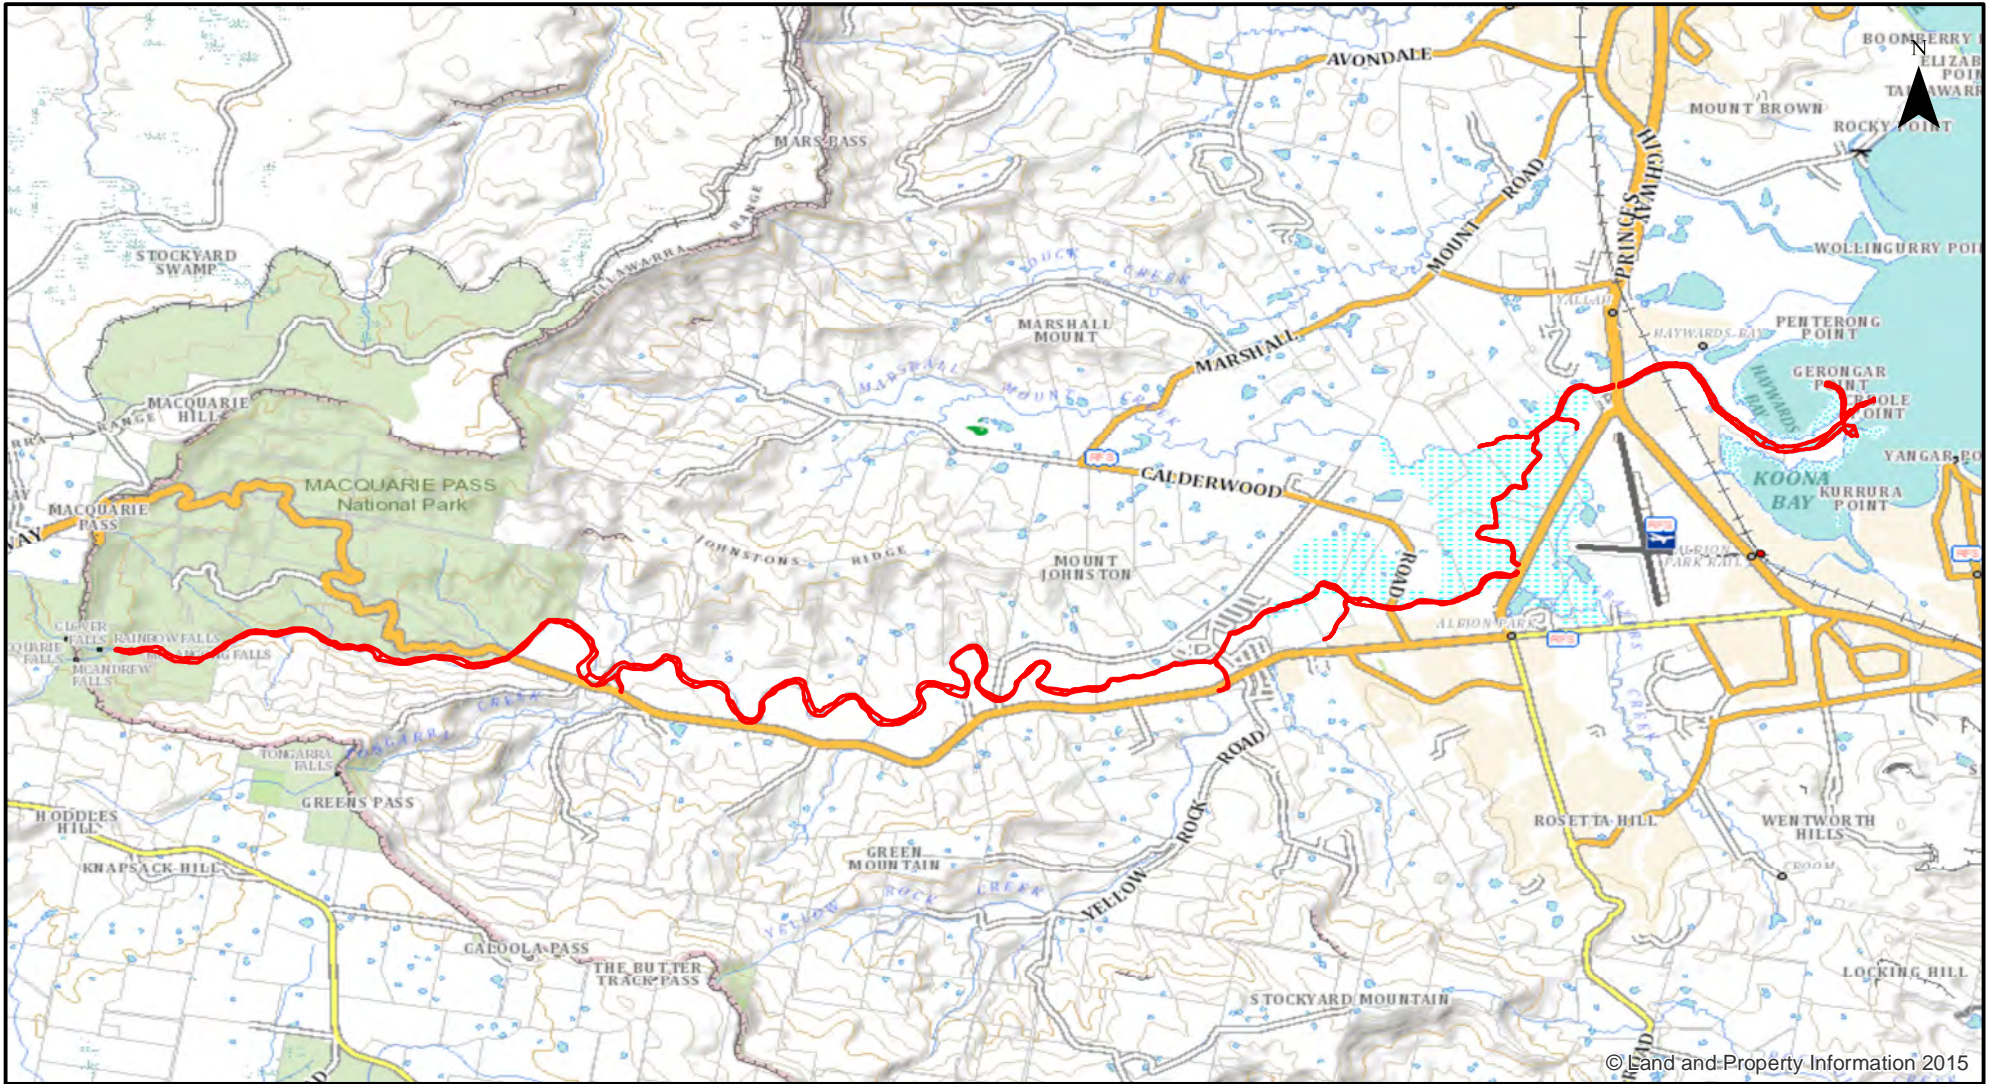

Estuary General - Macquarie Rivulet

© Land and Property Information 2015

Closure

NSW DPI 26 September 2017
Coordinates are shown in WGS84

Notice to Map Users

Additional closures may apply. Primary Industries and its employees disclaim all liability for any actions or consequences arising from the use of this information. This map is not to be used for navigational purposes as it is indicative only and not guaranteed to be free of error or omission.