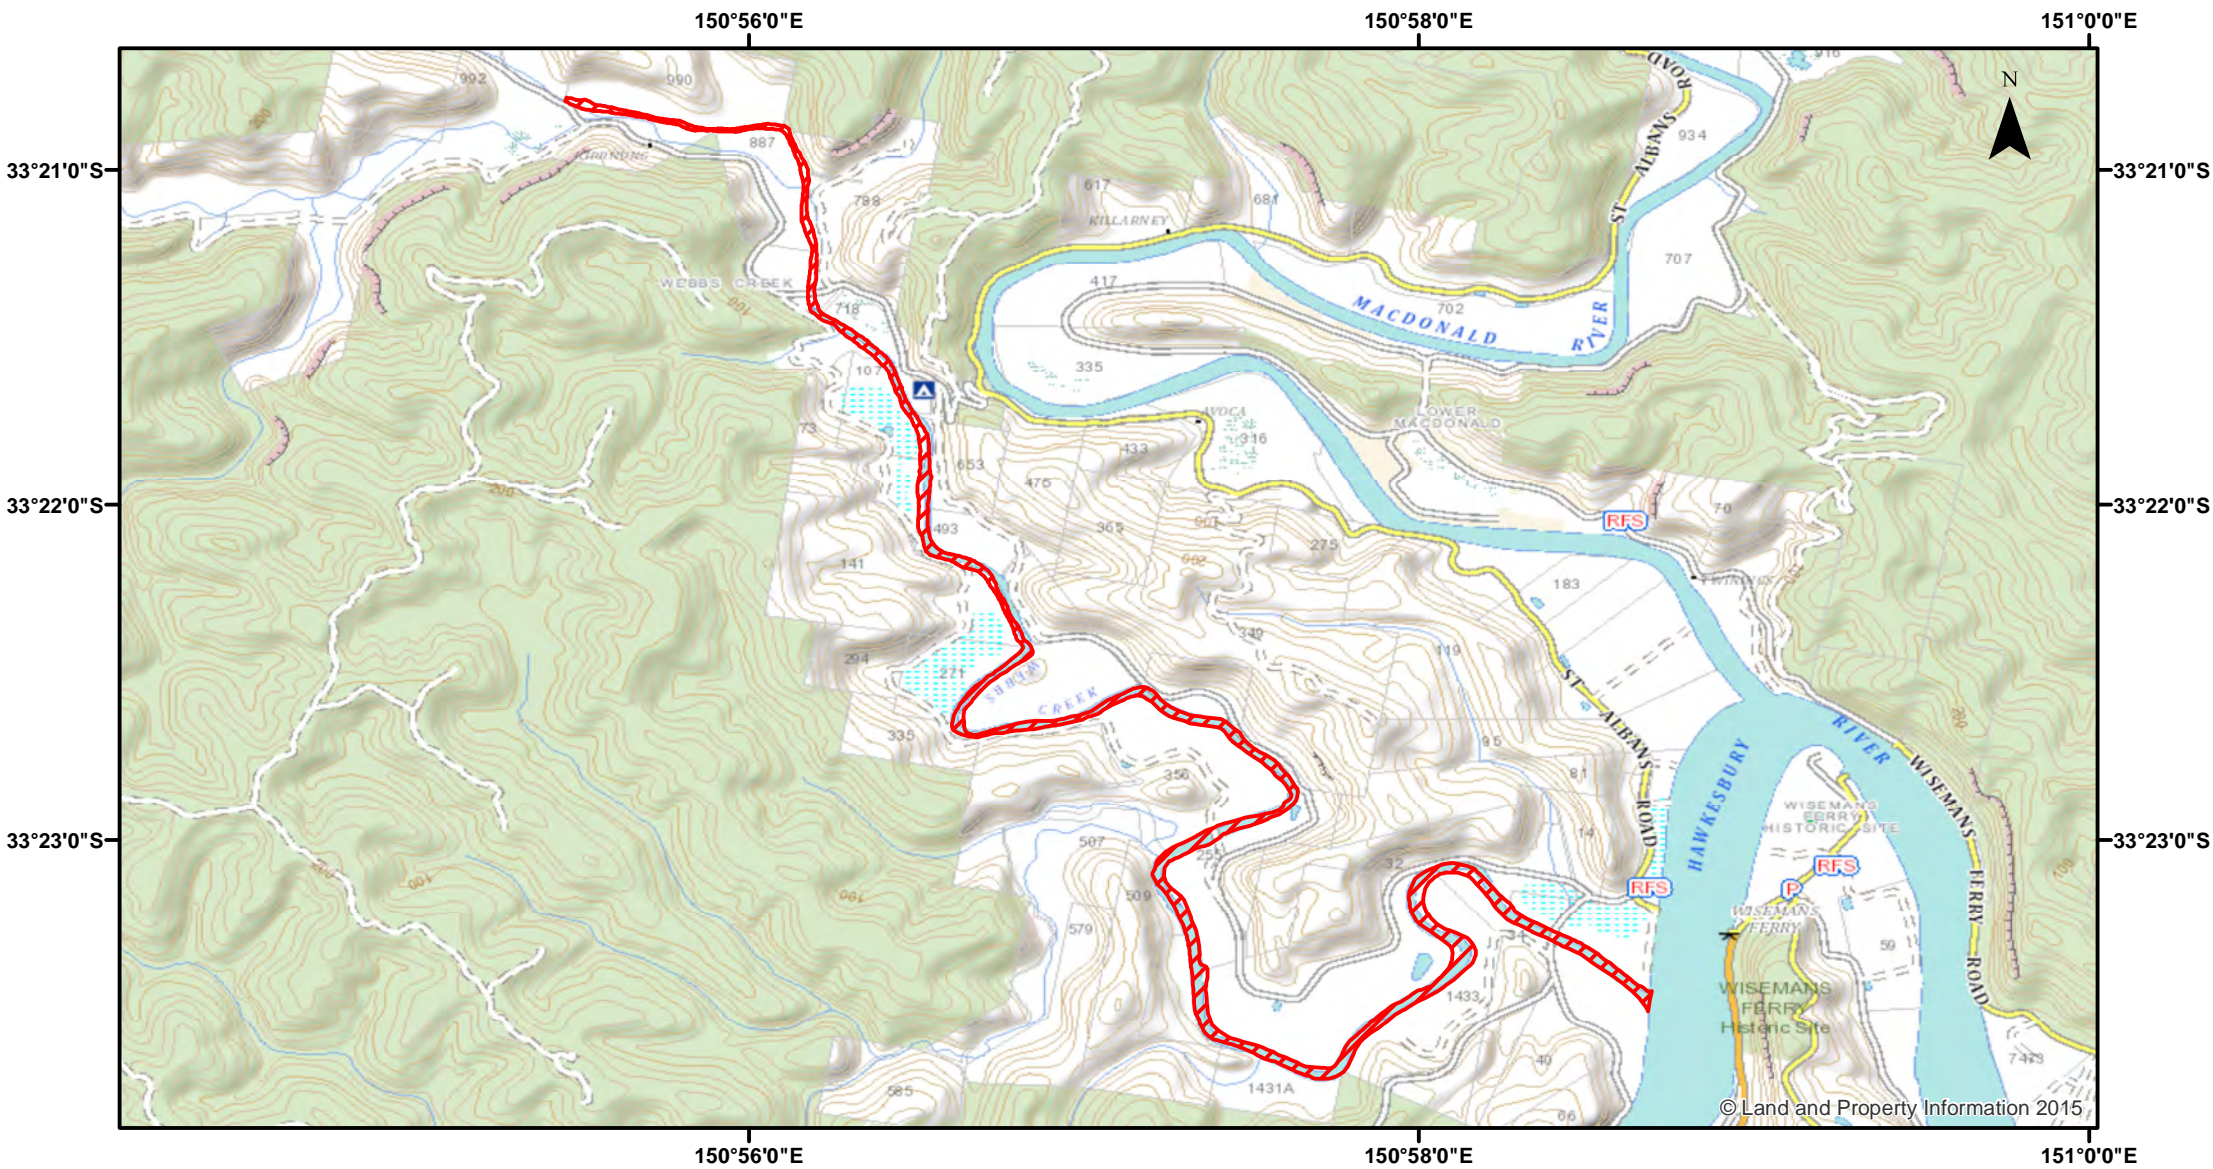

Estuary Prawn Trawl - Webbs Creek

Closure

NSW DPI 20 December 2017
Coordinates are shown in WGS84

Closed Waters
The whole of the waters of Webbs Creek

Notice to Map Users
Additional closures may apply. Primary Industries and its employees disclaim all liability for any actions or consequences arising from the use of this information. This map is not to be used for navigational purposes as it is indicative only and not guaranteed to be free of error or omission.