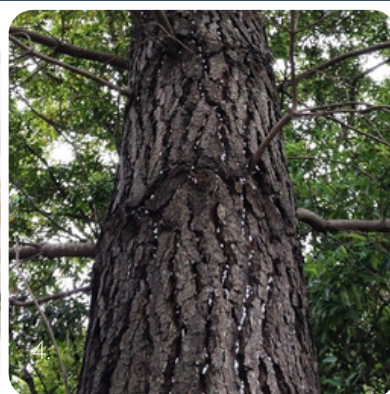

Report:

PROTECT WHAT WE LOVE!

Report any suspect signs to the Exotic Plant Pest Hotline on 1800 084 881, or send an email with photographs to biosecurity@dpi.nsw.gov.au

More information and online reporting: