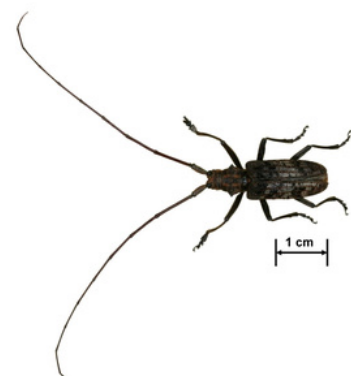

PINE SAWYER BEETLE

Have you seen this plant pest?

Report it!

About:

Pine sawyer beetle (*Monochamus* spp.), which vector pine wilt nematode (*Bursaphelenchus xylophilus*), is an exotic pest not present in Australia, but is listed in the top 42 exotic pests that threaten Australia's forest industry and amenity trees

Key signs to look out for:

- ✓ Rapid death of tree
- ✓ Straw-like frass under bark
- ✓ Large round exit holes
- ✓ Beetles feeding on shoots

Key hosts:

-  Pine (*Pinus*)
-  Larch (*Larix*)
-  Fir (*Abies*)
-  Cedar (*Cedrus*)
-  Spruce (*Picea*)