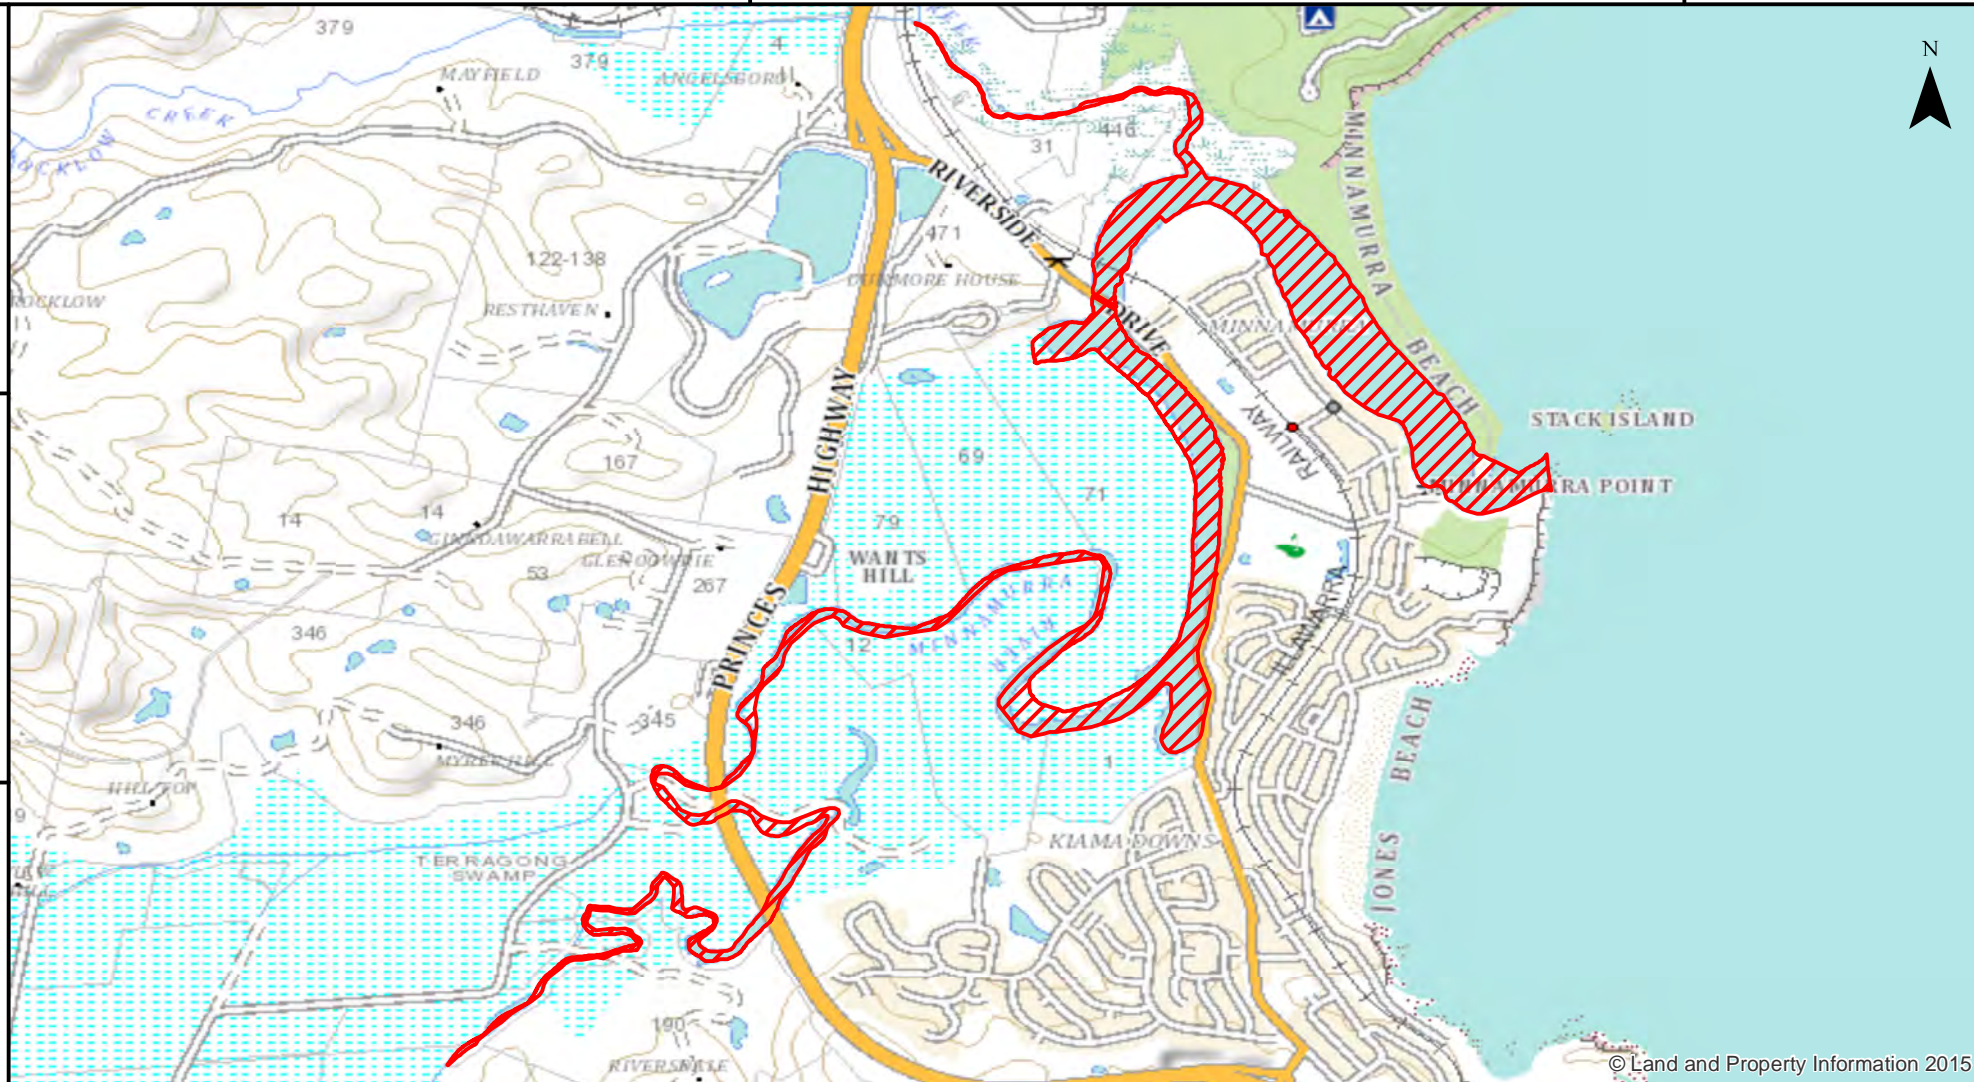

Spearfishing - Minnamurra River

150°50'0"E

150°52'0"E

34°36'40"S

34°37'30"S

34°38'20"S

150°50'0"E

150°52'0"E

Closure

NSW DPI 21 March 2018

Coordinates are shown in WGS84

Closed Waters
The whole of the waters of Minnamurra River, its tributaries from its source downwards to the South Pacific Ocean.

0 0.275 0.55 1.1 1.65 2.2

Kilometers

Notice to Map Users
Additional closures may apply. Primary Industries and its employees disclaim all liability for any actions or consequences arising from the use of this information. This map is not to be used for navigational purposes as it is indicative only and not guaranteed to be free of error or omission.